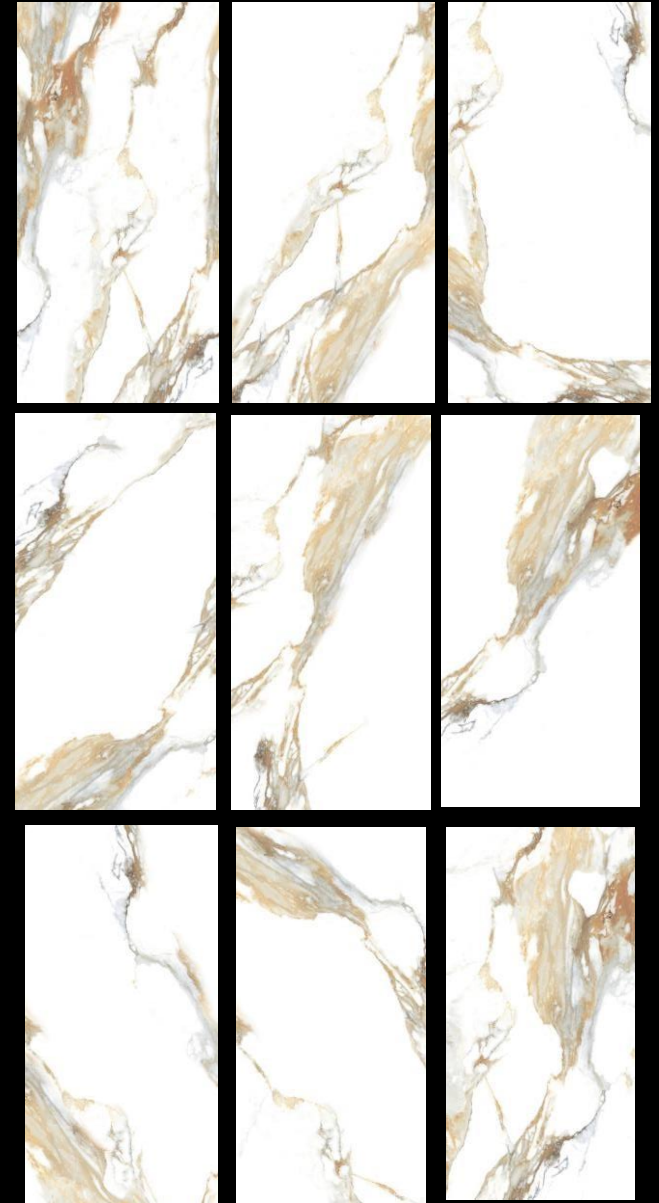

CITROEN

Polished - 60*120cm