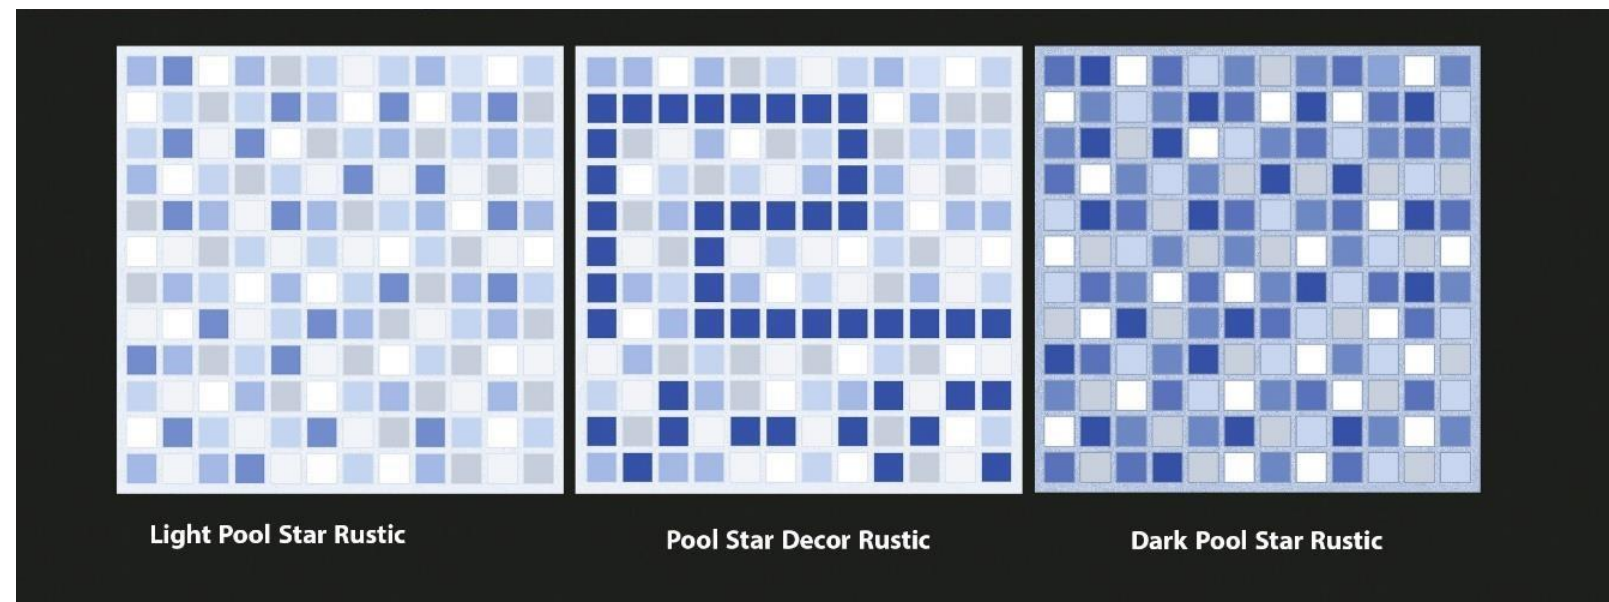

PORCELAIN TILE