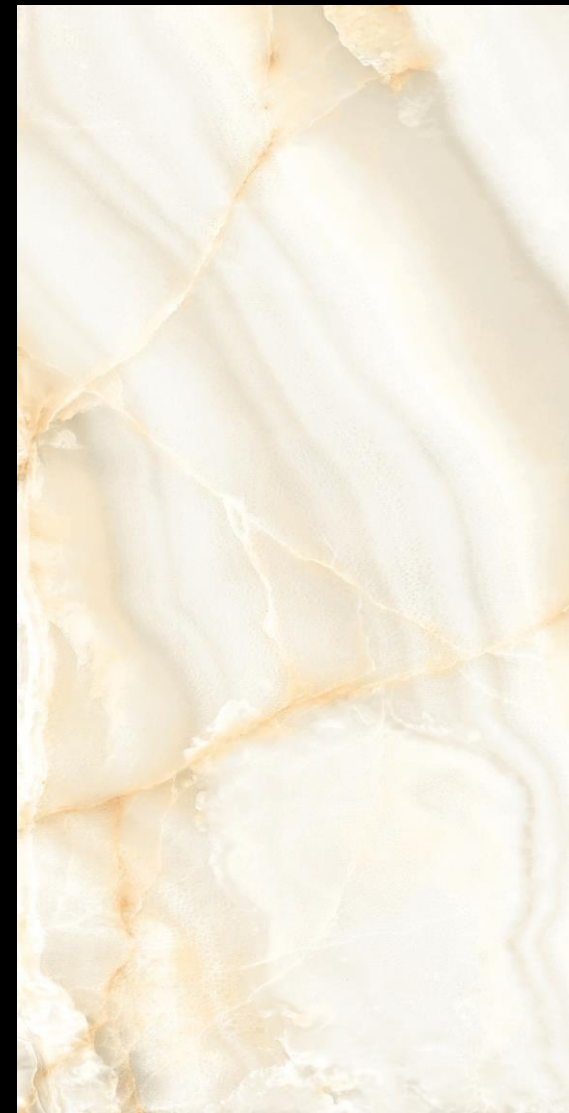

Dark Gray Lusiana

LOKA

Polished - 60*120cm

HABIT

Polished - 60*120cm

SUPER BLACK

Polished - 60*120cm

VIVA