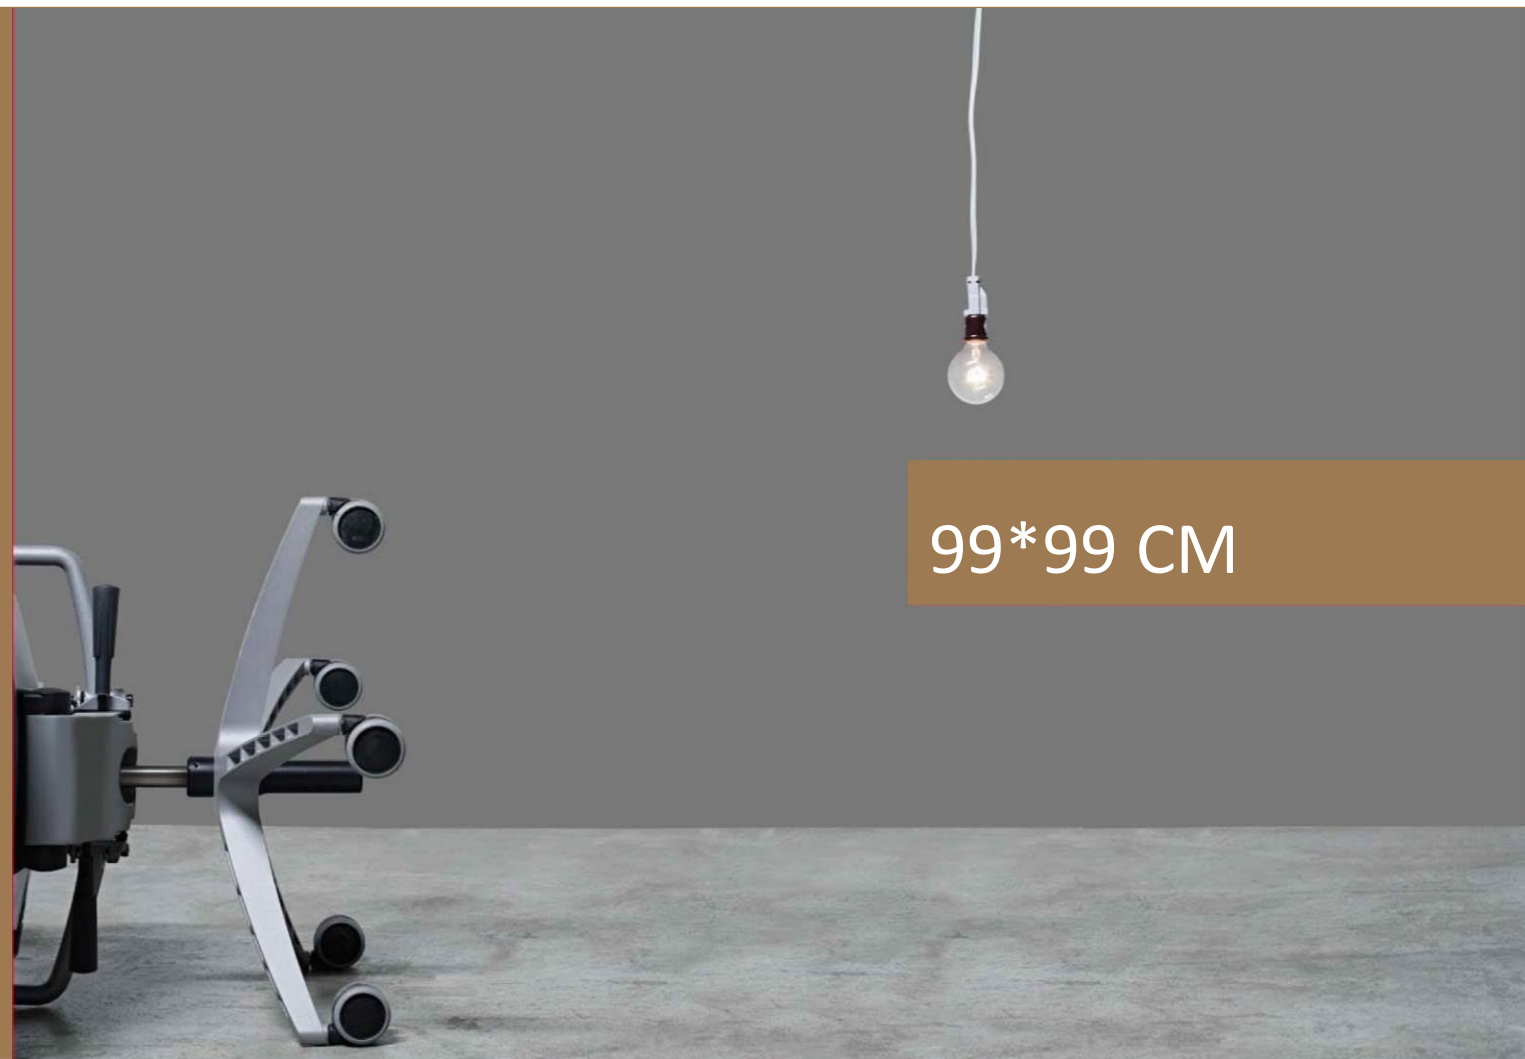

Polished - 60*60cm

DEHBID

Polished - 60*60cm

TIDA

Polished - 60*60cm

PORCELAIN TILE

Km 4_ Sefid Kooh Area – Taft Police Station _ Yazd _ Iran

Tel : +9832632705 – 8