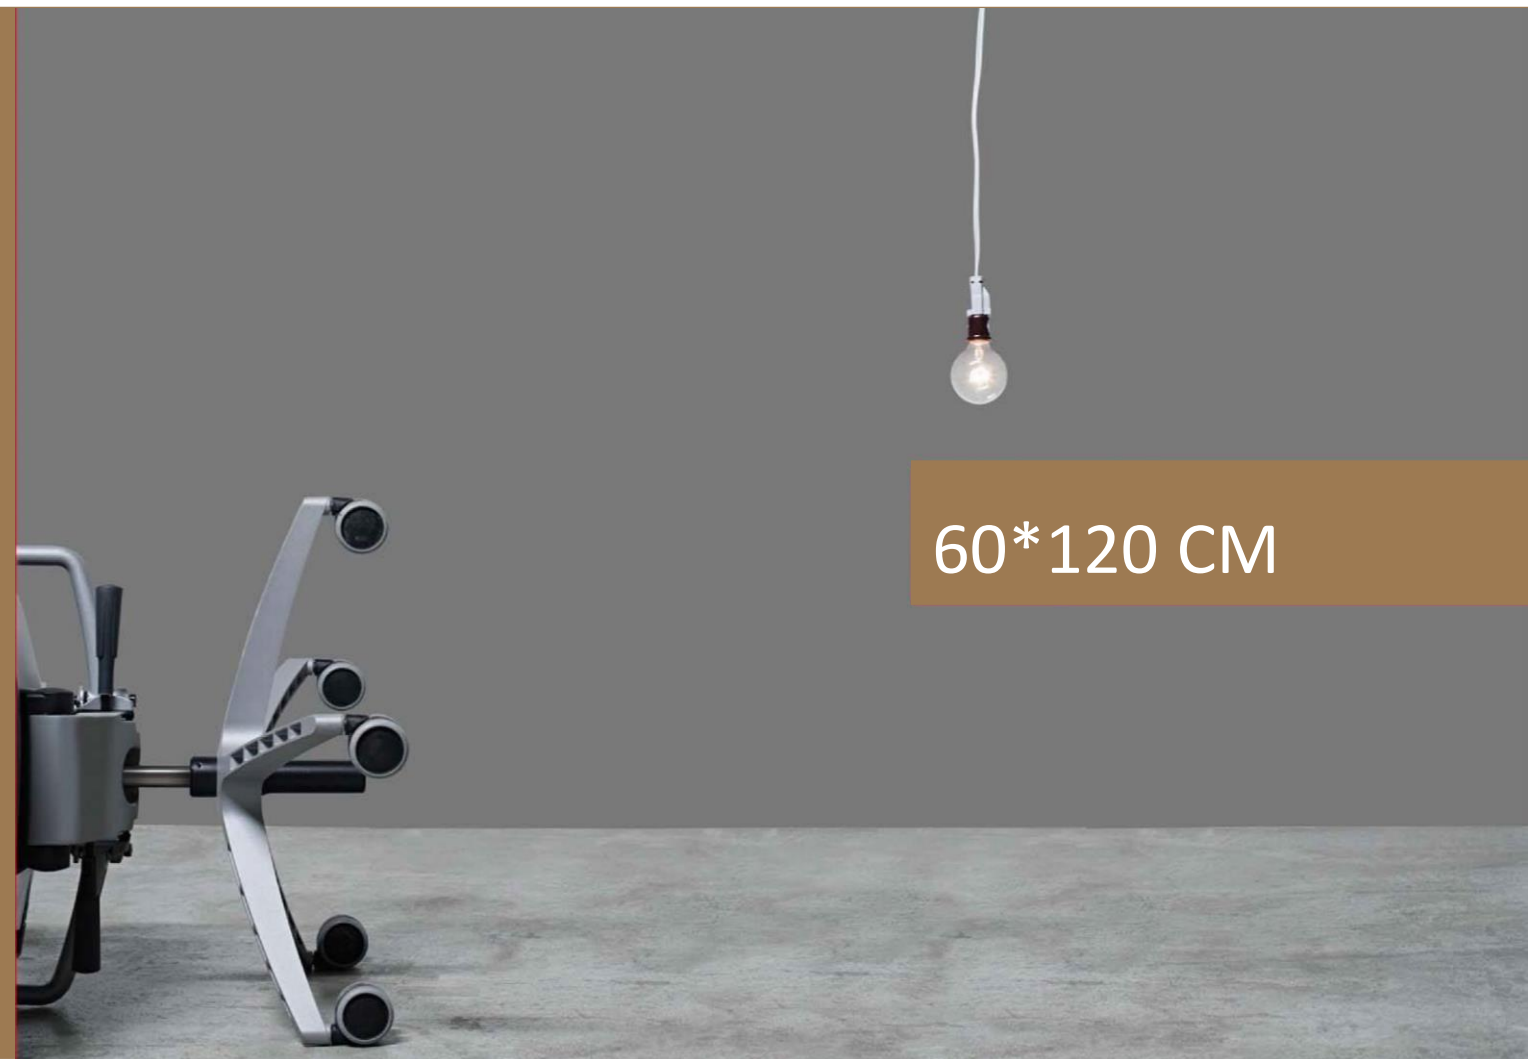

60*120 cm

Random Tile - 4 Face

NOVIN  CERAM

Sugar Effect

PORCELAIN TILE

(Amino)

Km 4_ Sefid Kooh Area – Taft Police Station _ Yazd _ Iran

Tel : +9832632705 – 8