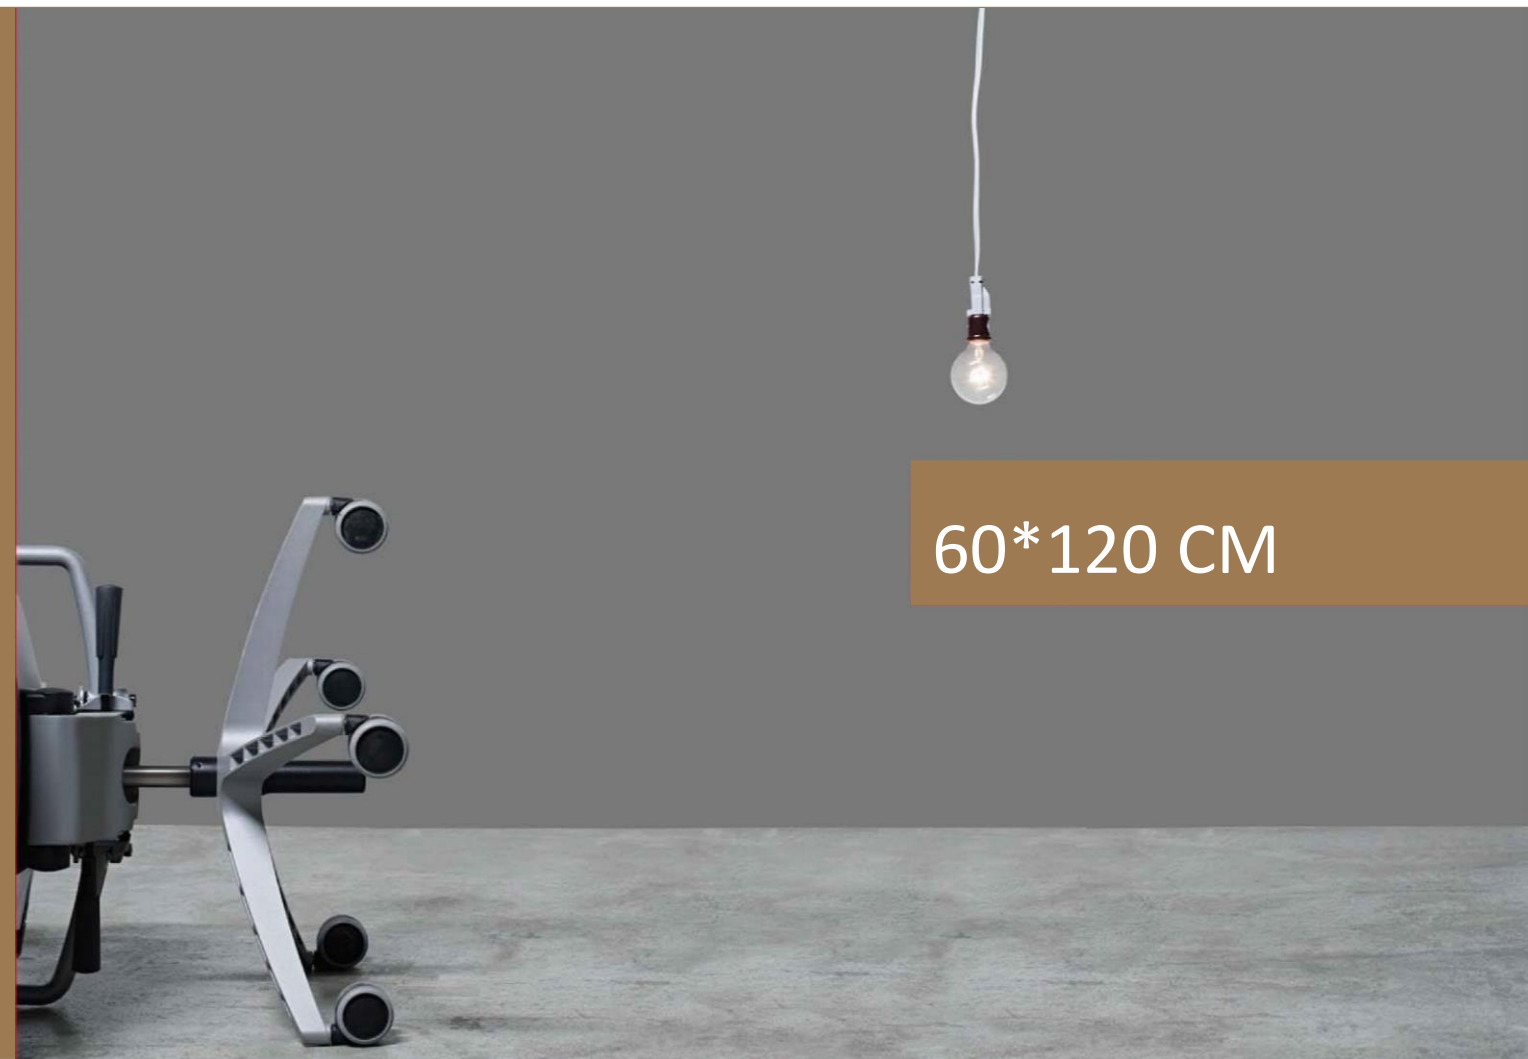

PORCELAIN TILE

(Sugar Effect)

Km 4_ Sefid Kooh Area – Taft Police Station _ Yazd _ Iran

Tel : +9832632705 – 8

60*120 CM