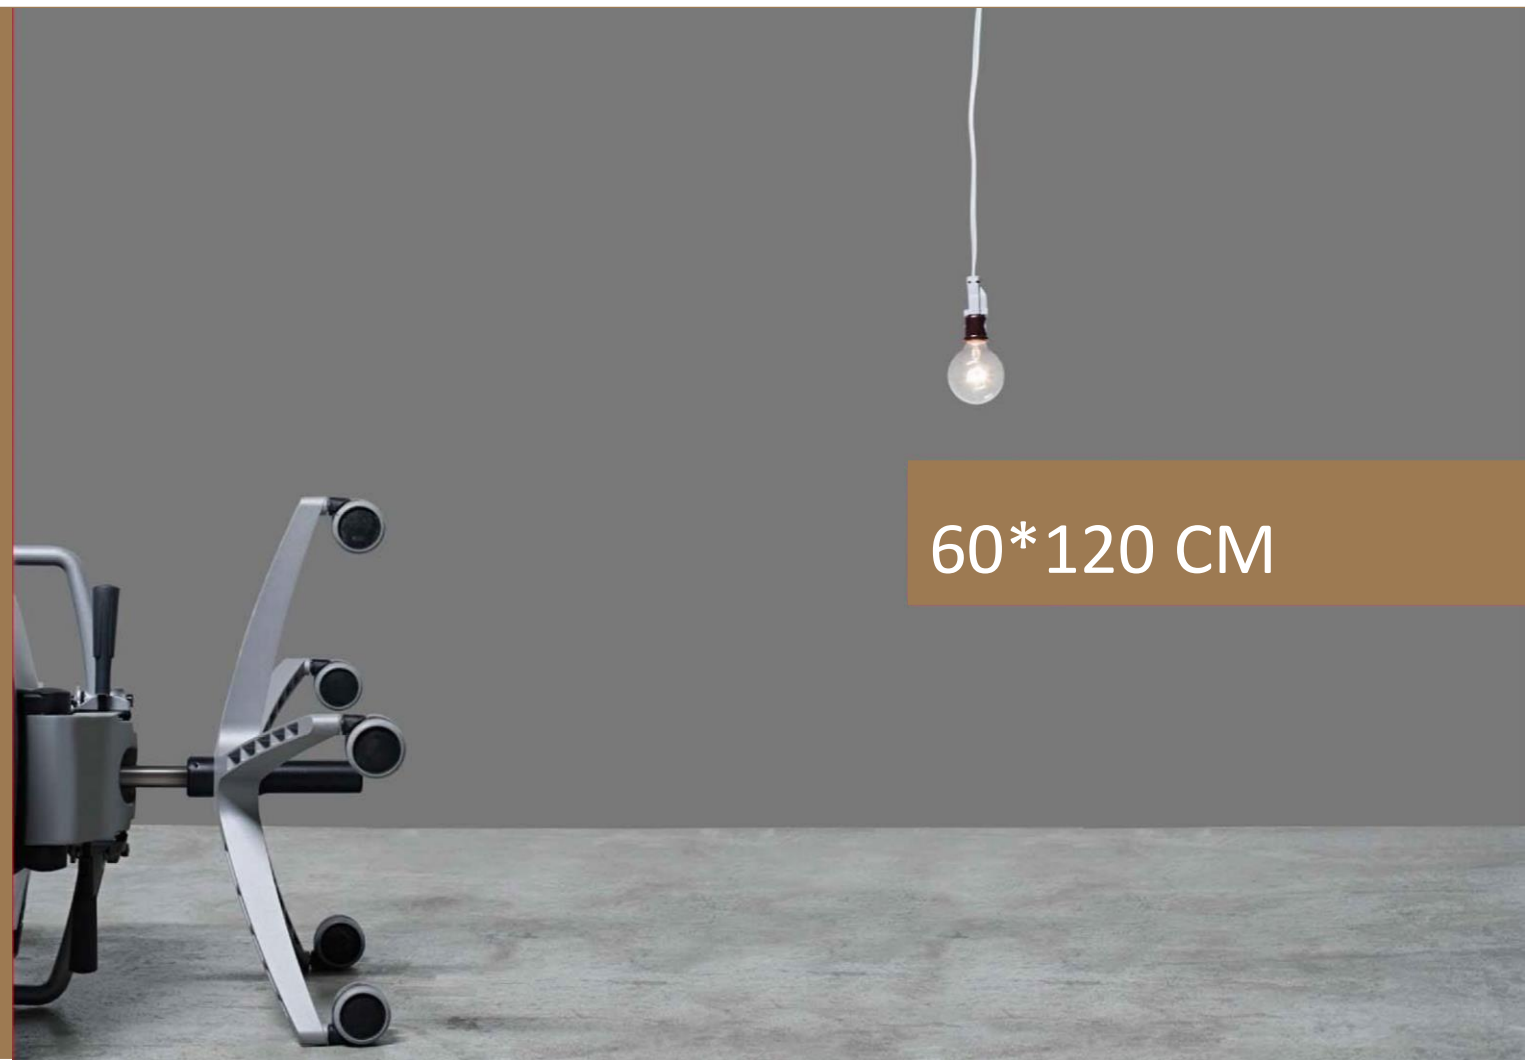

Polished - 60*120cm

PORCELAIN TILE

(Matte)

Km 4_ Sefid Kooh Area – Taft Police Station _ Yazd _ Iran

Tel : +9832632705 – 8

60*120 CM

DESERT

Matte - 60*120cm