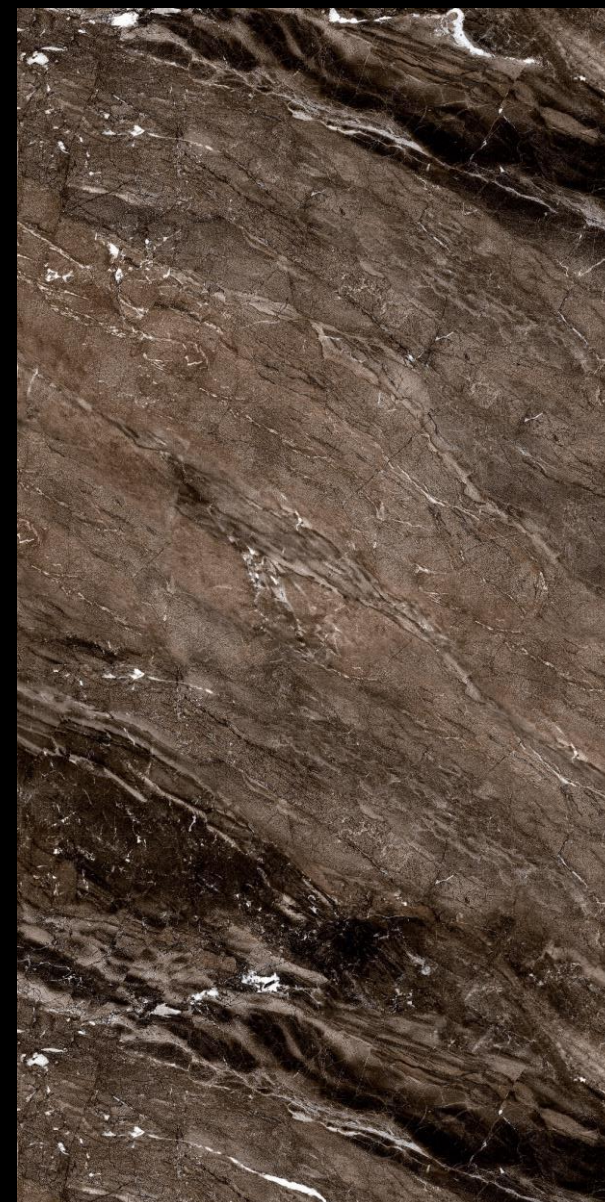

Dark Cream Pulpis

STAR (GRAY)
Polished

- 60*120cm

Light Gray Star

Dark Gray Star

JORDANA

Polished

- 60*120cm