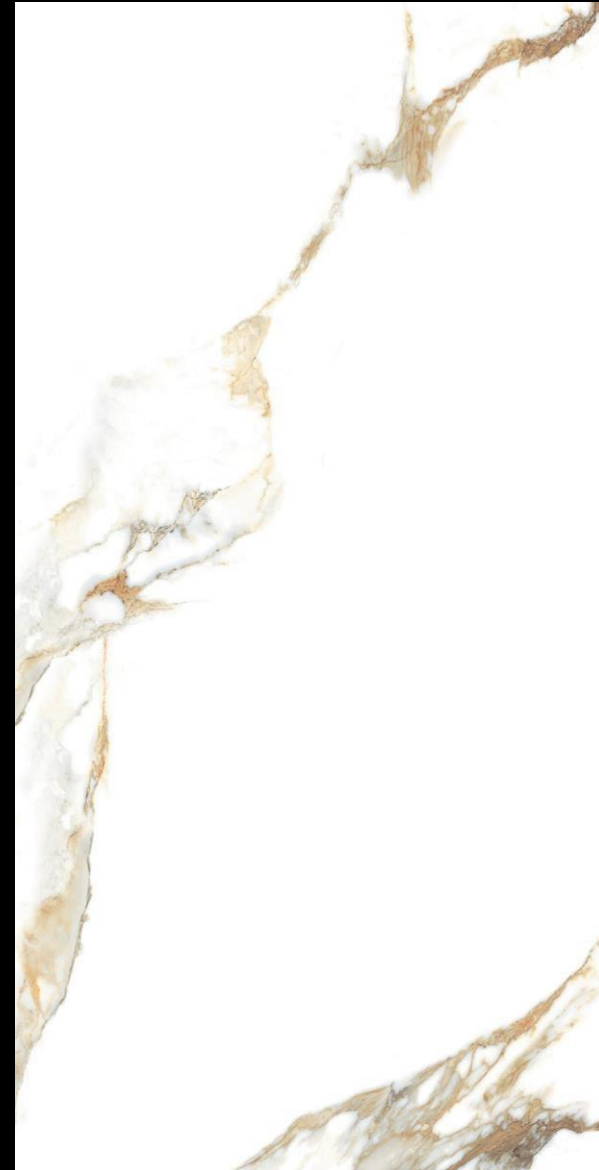

CITROEN

Polished - 60*120cm