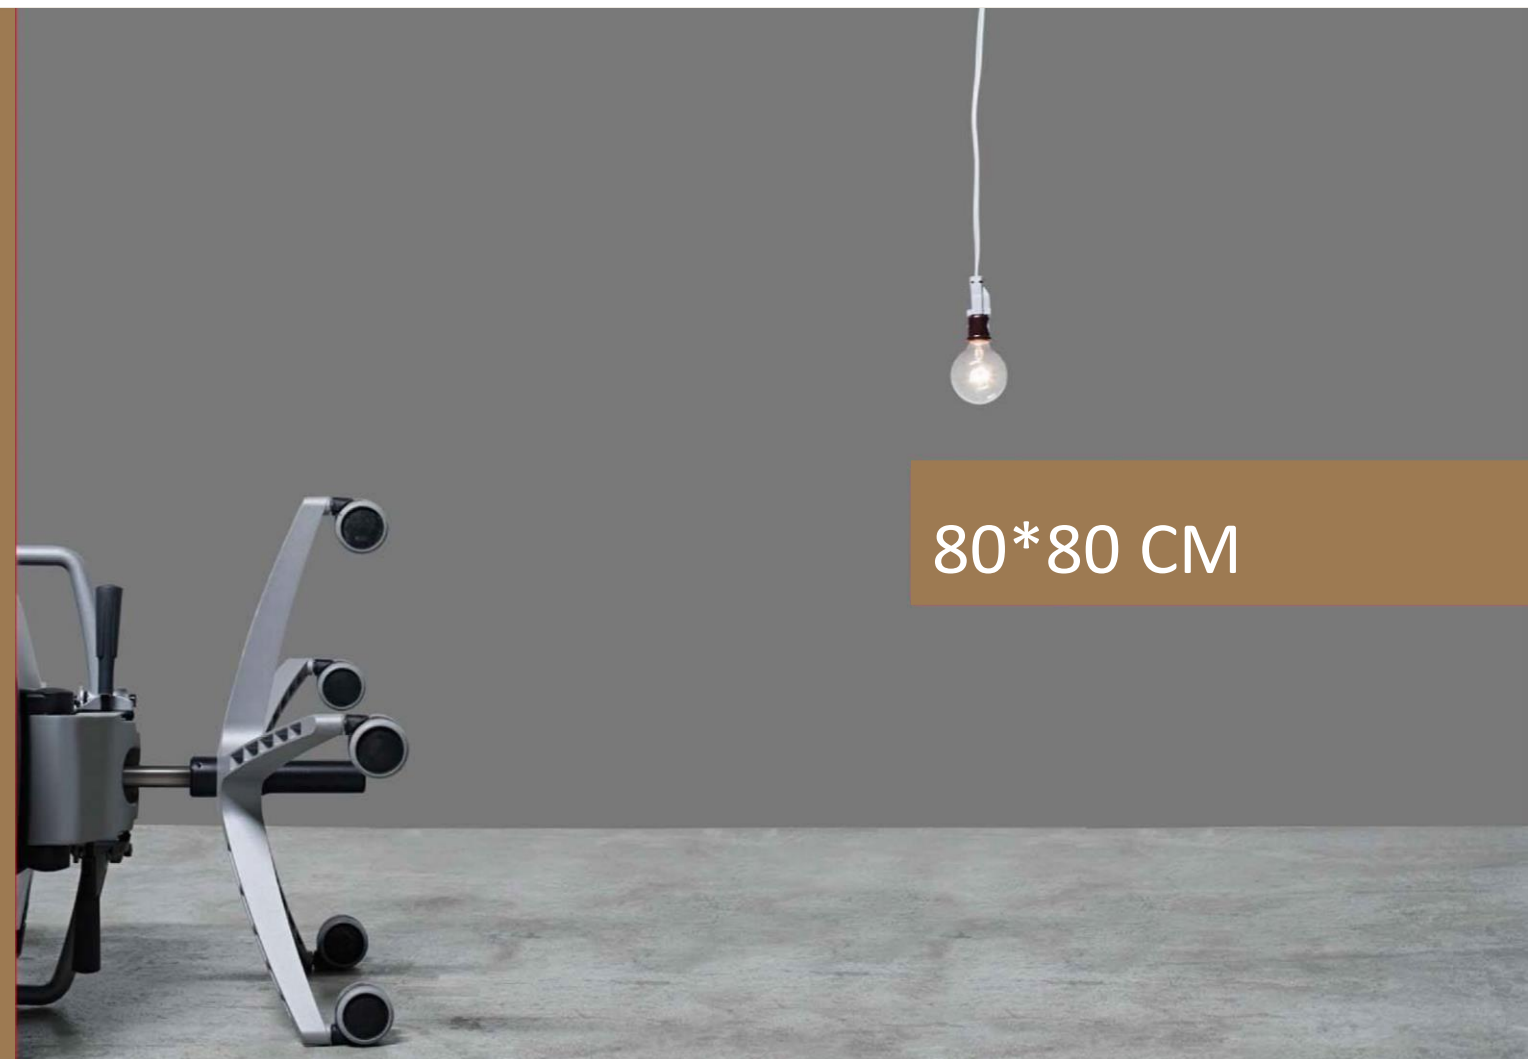

PORCELAIN TILE

(Matte)

Km 4_ Sefid Kooh Area – Taft Police Station _ Yazd _ Iran

Tel : +9832632705 – 8

80*80 CM