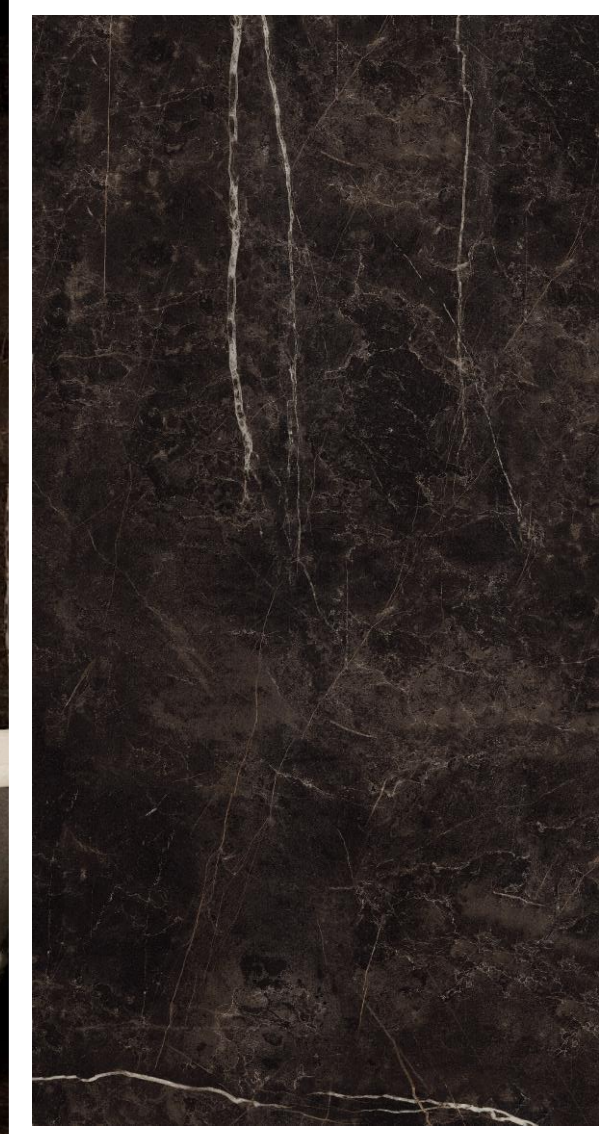

BRIGHTON

Polished

- 60*120cm