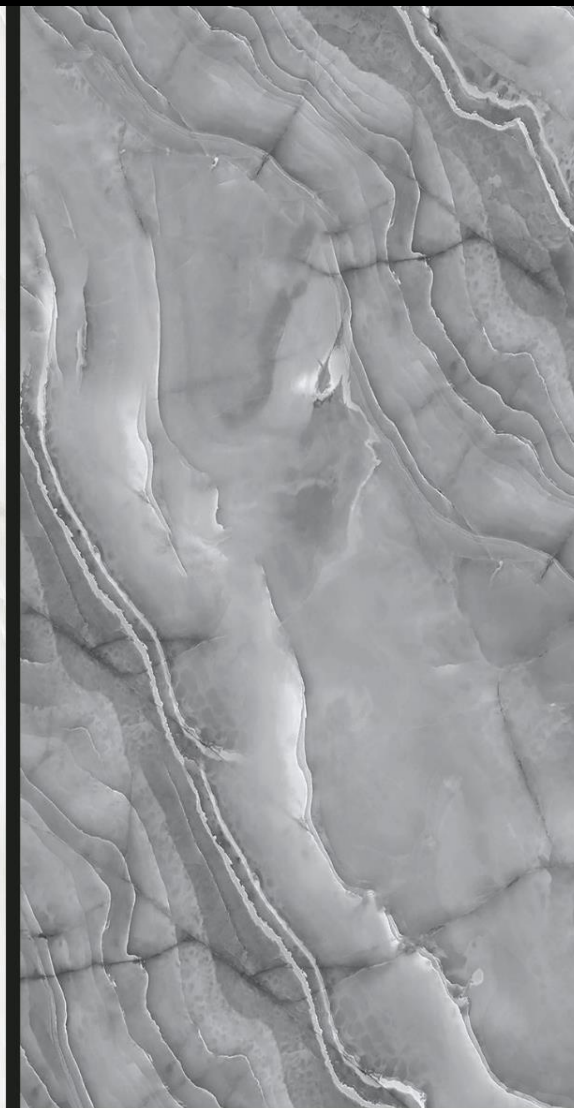

Dark Gray Lusiana

LOKA

Polished - 60*120cm

HABIT

Polished - 60*120cm

SUPER BLACK

Polished - 60*120cm

VIVA