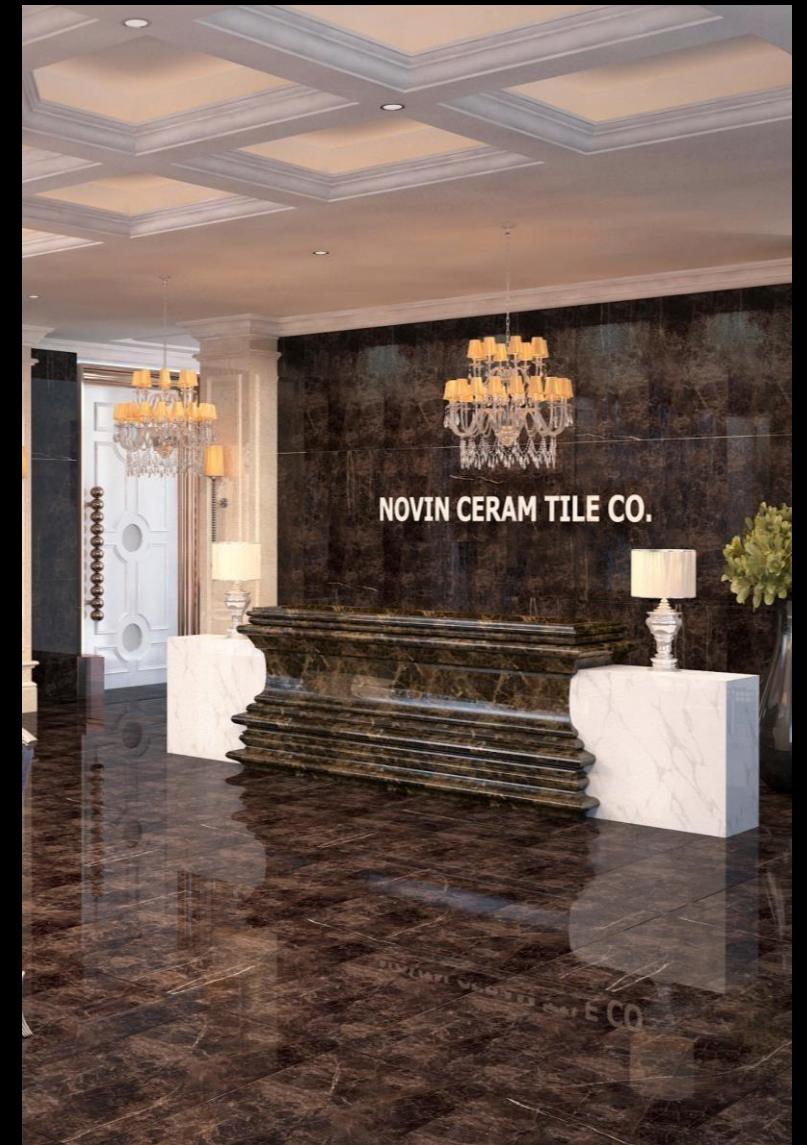

BRIGHTON

Polished

- 60*120cm