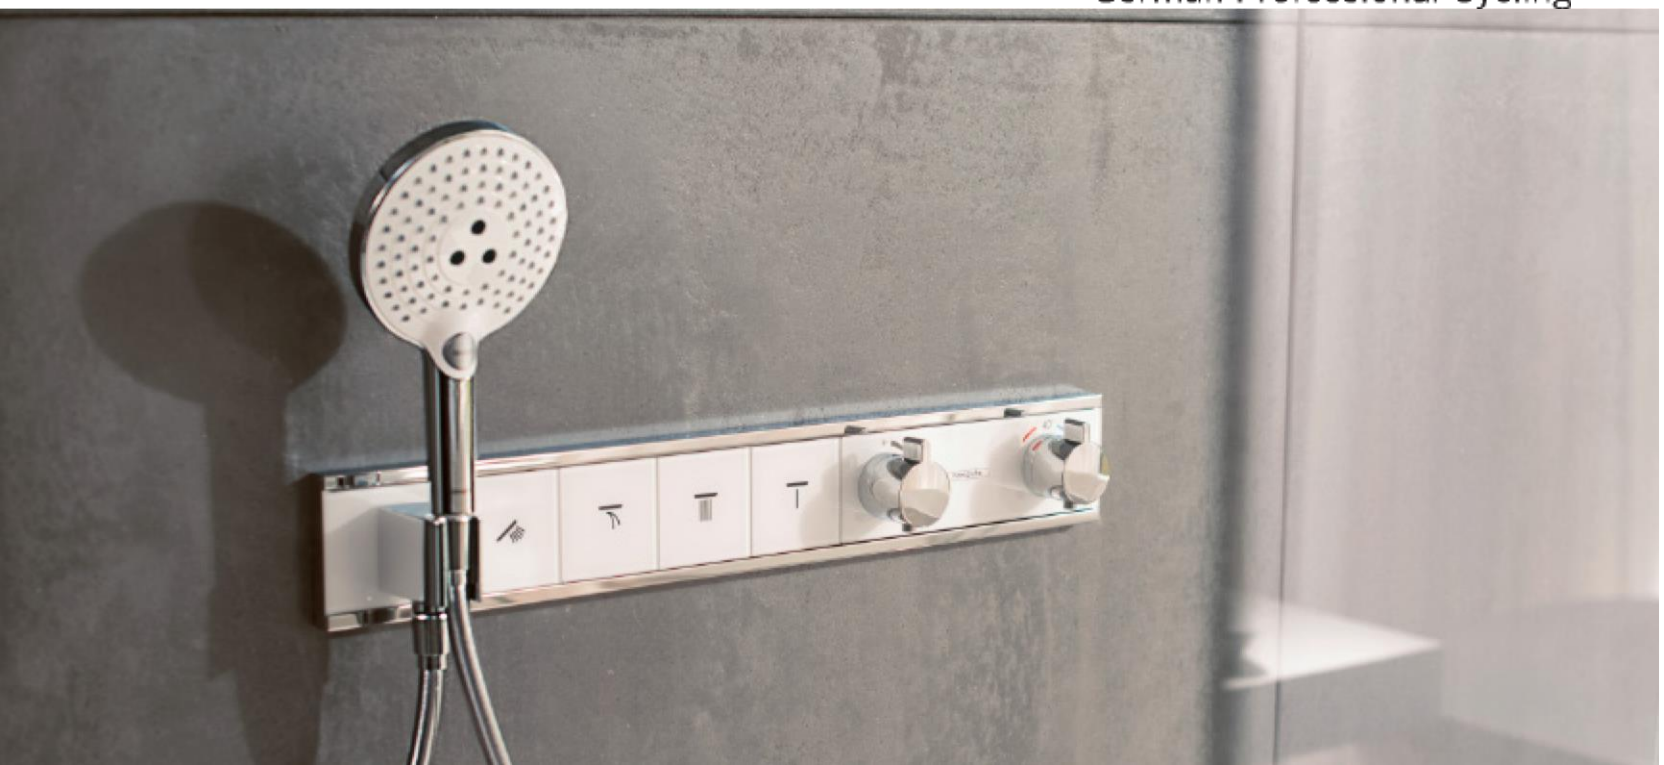

Overview ShowerSelect range

ShowerSelect Round

15741003
Thermostat highflow
Basic set: 01800180

15744003
Thermostat for 1
function
Basic set: 01800180

15743003
Thermostat for 2
functions
Basic set: 01800180

15745003
Thermostat for 3
functions
Basic set: 01800180

ShowerSelect Square

15760003
Thermostat highflow
Basic set: 01800180

15762003
Thermostat for 1
function
Basic set: 01800180

15763003
Thermostat for 2
functions
Basic set: 01800180

15764003
Thermostat for 3
functions
Basic set: 01800180

RainSelect

15355000
Thermostat for 2 functions
Basic set: 15310180

15356000
Thermostat for 3
function
Basic set: 15311180

15357000
Thermostat for 4
functions-
Basic set: 15312180

15358000
Thermostat for 5
function
Basic set: 15313180

Thermostat for 2 functions bath tub
Basic set: 15314180

hansgrohe Sponsoring

BORA
hansgrohe
German Professional Cycling