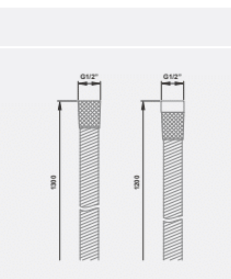

4401087	2211015 دستنه	3322004	4400127
---------	---------------	---------	---------

Single - lever mixer 1/2 inch concealed body for shower; with out finishing trim set wall installation to panel bottom outlet 1/2 inch clockwise thread fasten- inable adjustable flow rate limiter