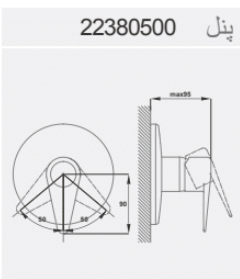

4401087	2211015 دستنه	3322004	4400127
---------	---------------	---------	---------

Single - lever mixer 1/2 inch concealed body for shower; with out finishing trim set wall installation to panel bottom outlet 1/2 inch clockwise thread fasten- inable adjustable flow rate limiter