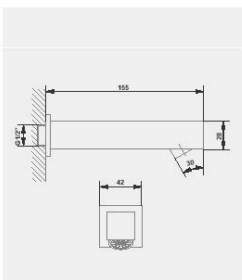

Single-lever mixer
1/2 inch ; concealed body for
basin and toilet
ceramic cartridge 35

Wash basin spout
1/2 inch ; including anti-limescale
aerator

Single-lever handle
1/2 inch with separate rosettes
equipped for wash basin