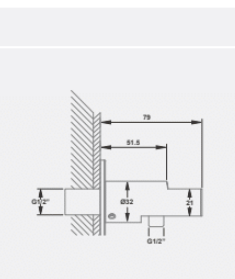

4401087	2211015 دستنه	3322004	4400127
---------	---------------	---------	---------

Single - lever mixer 1/2 inch concealed body for shower; with out finishing trim set wall installation to panel bottom outlet 1/2 inch clockwise thread fasten- inable adjustable flow rate limiter