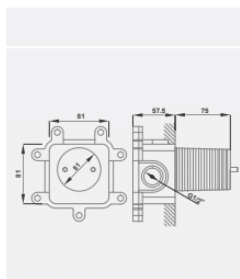

4401087	2211015 دستنه	3322004	4400127
---------	---------------	---------	---------

Single - lever mixer 1/2 inch concealed body for shower; with out finishing trim set wall installation to panel bottom outlet 1/2 inch clockwise thread fasten- inable adjustable flow rate limiter