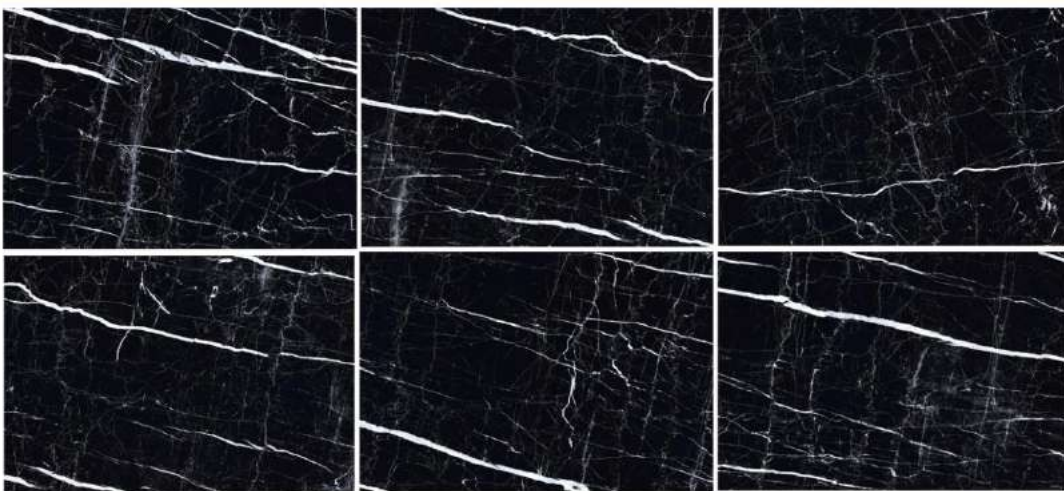

ITANO

Nano polish
80*120 cm