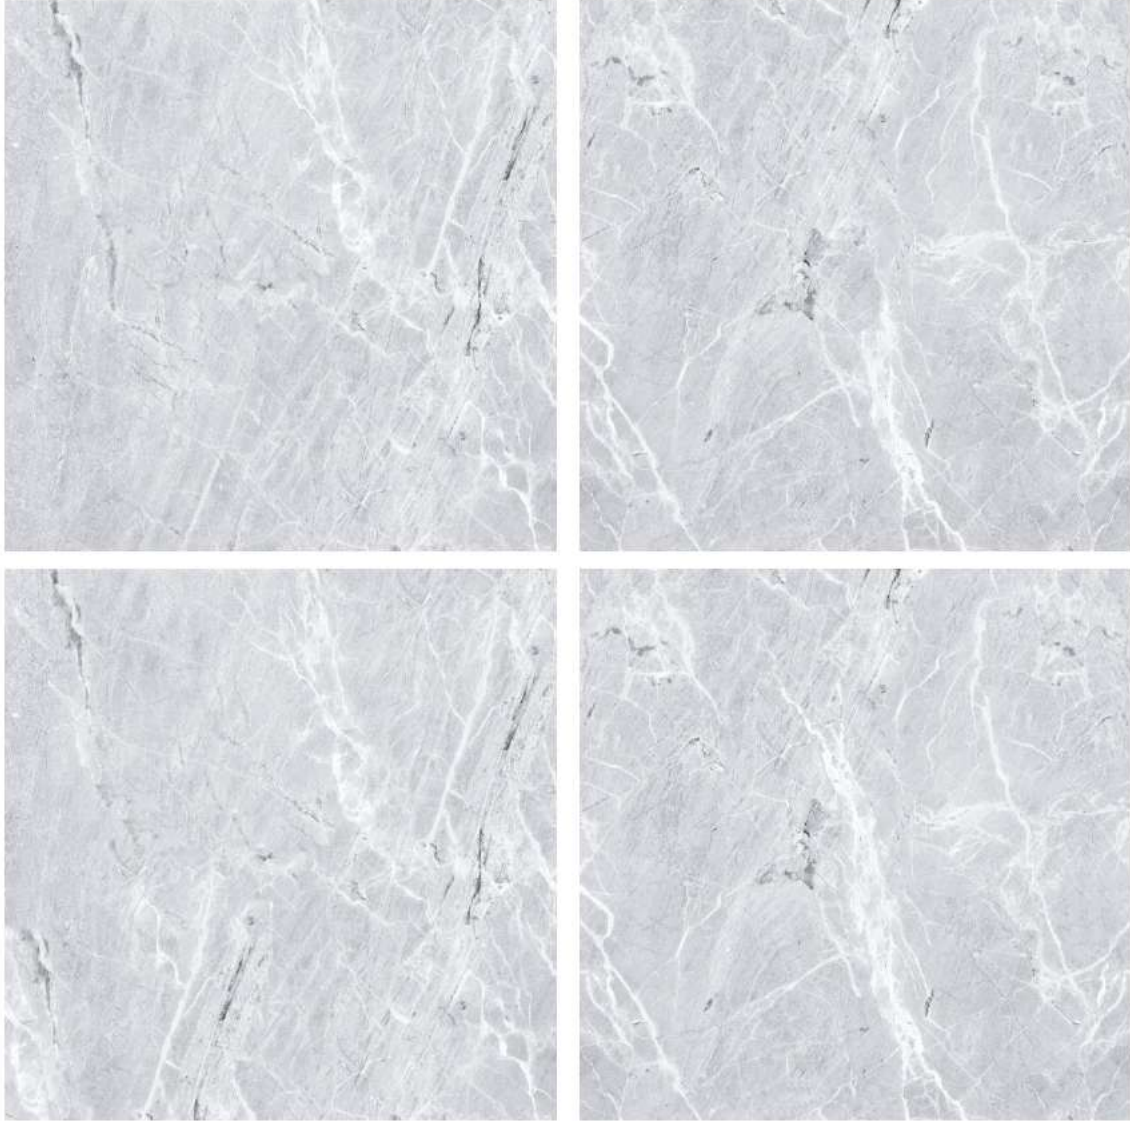

RAVIA (Light)

Ravia Nano polish 100*100cm 39.3*39.3 inch 11mm