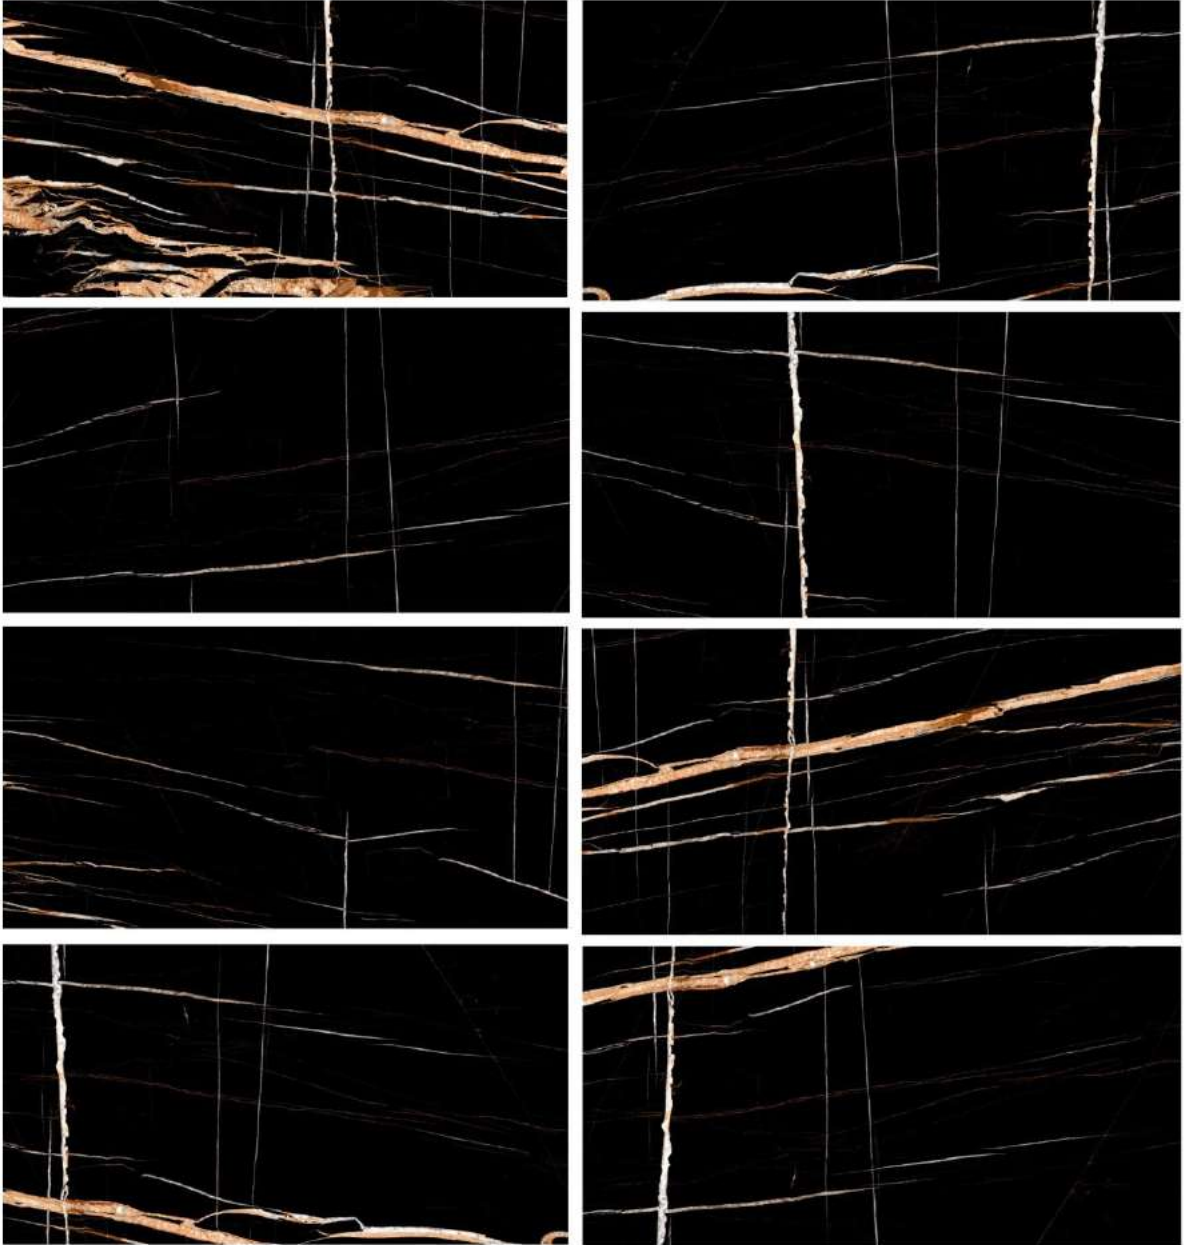

LAND

land Nano polish 60*120 cm 24*48 inch 9mm