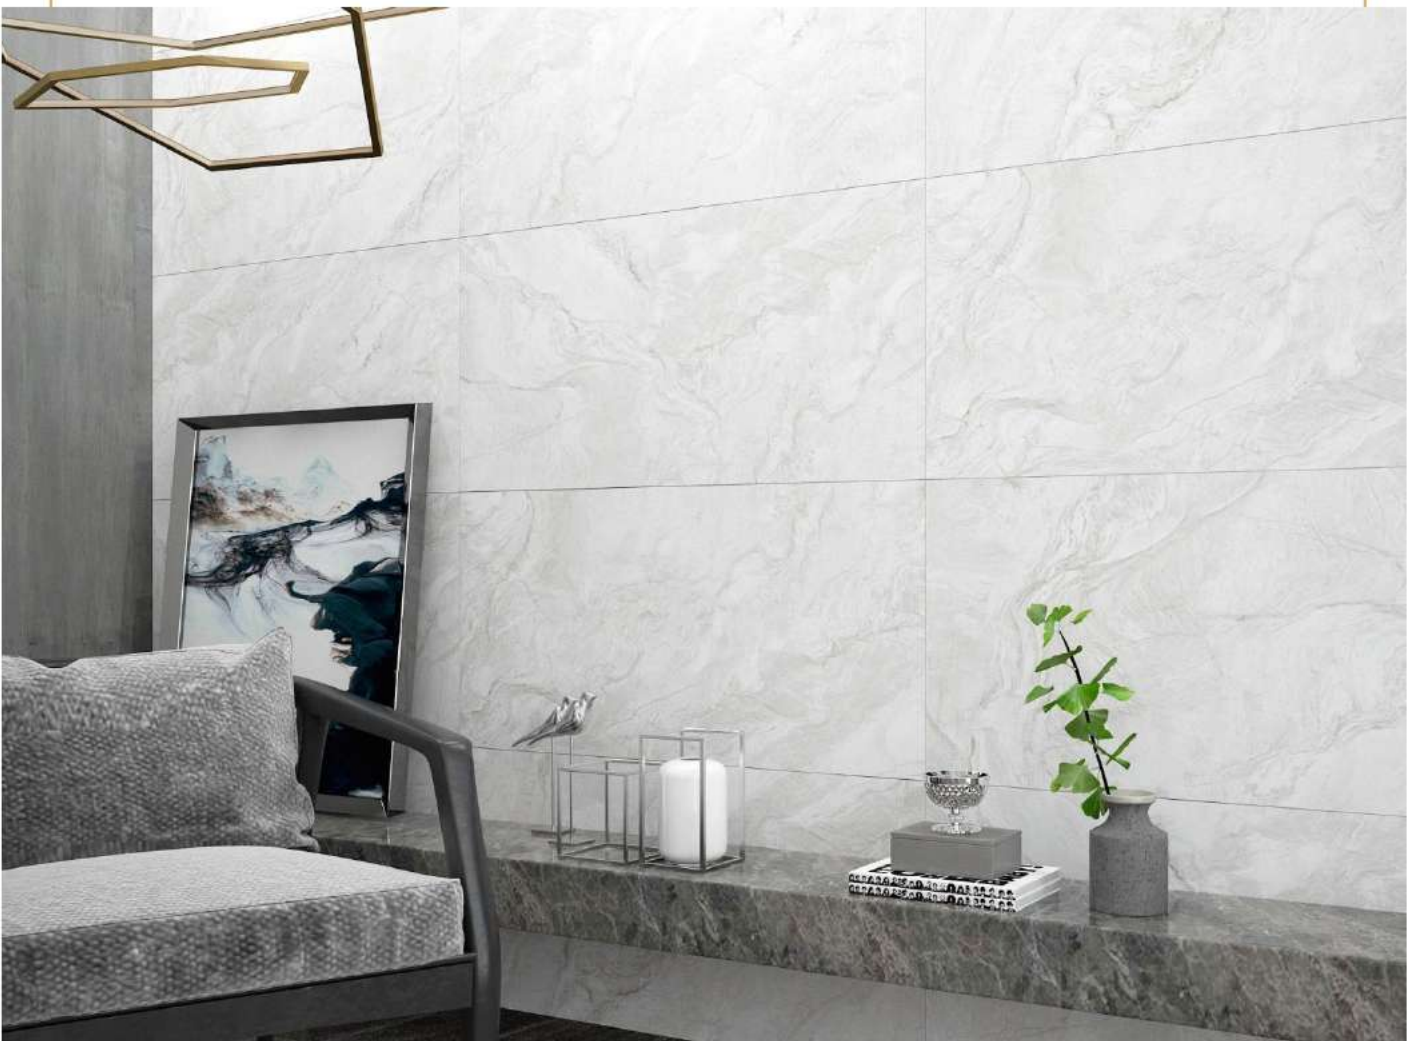

Nevada Semi polish 60*120 cm 24*48 inch 9mm