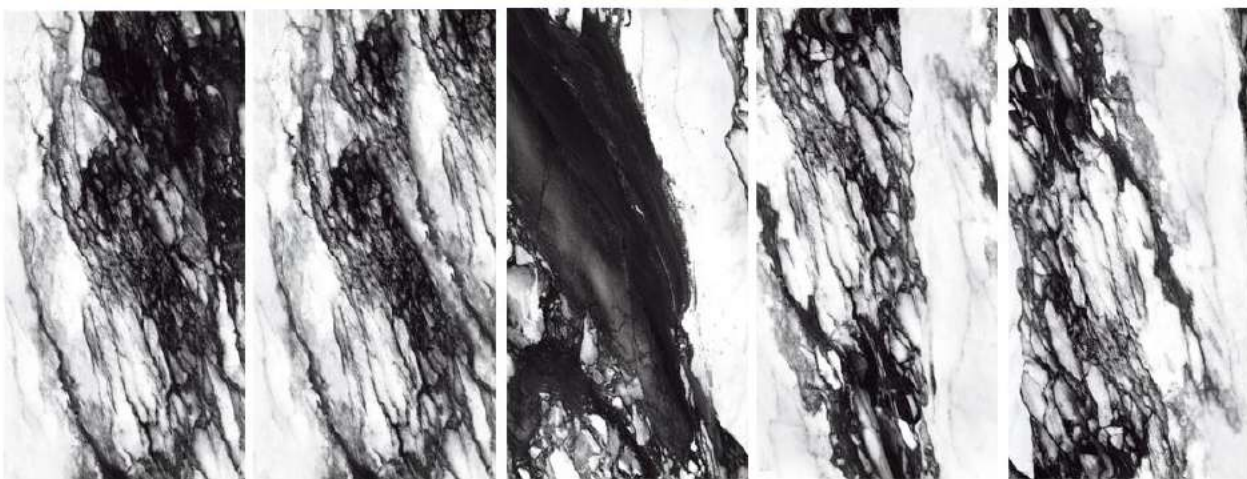

Lavia Nano polish 60*120 cm 24*48 inch 9mm