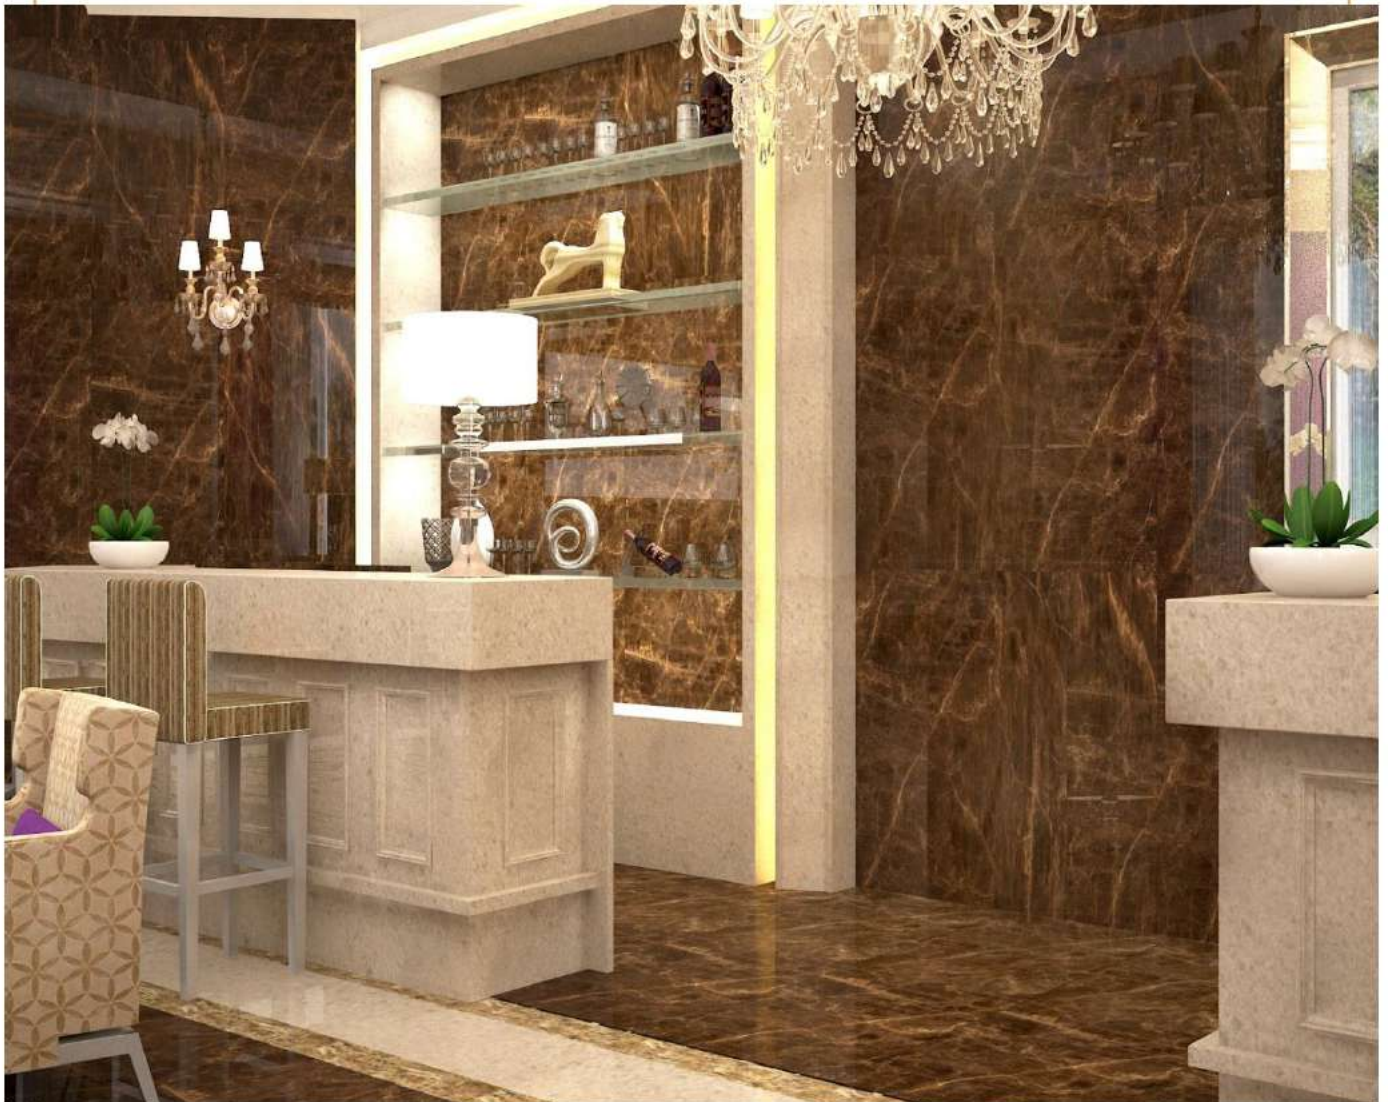

Bulgari Nano polish 60*120 cm 24*48 inch 9mm