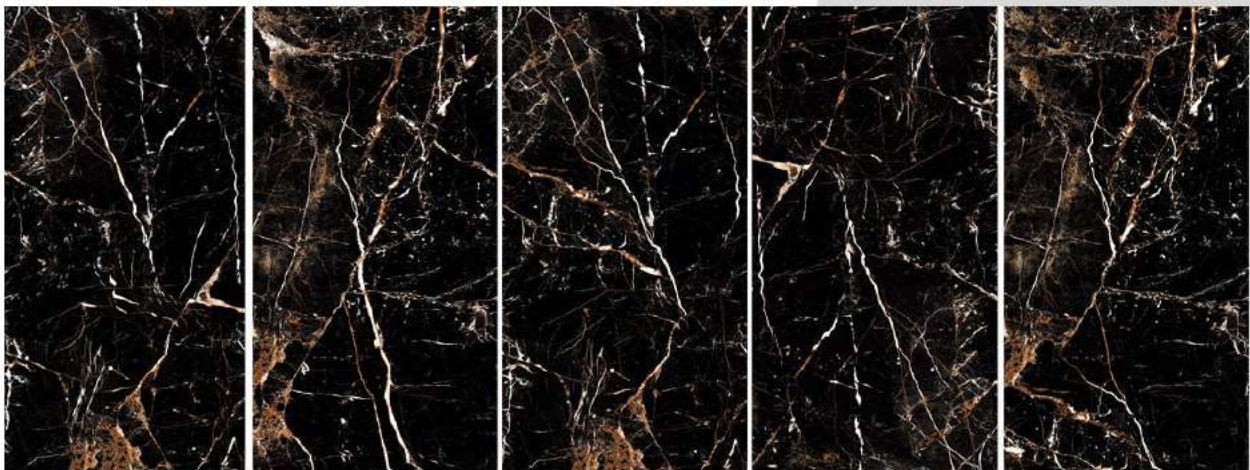

Analia Nano polish 60*120 cm 24*48 inch 9mm