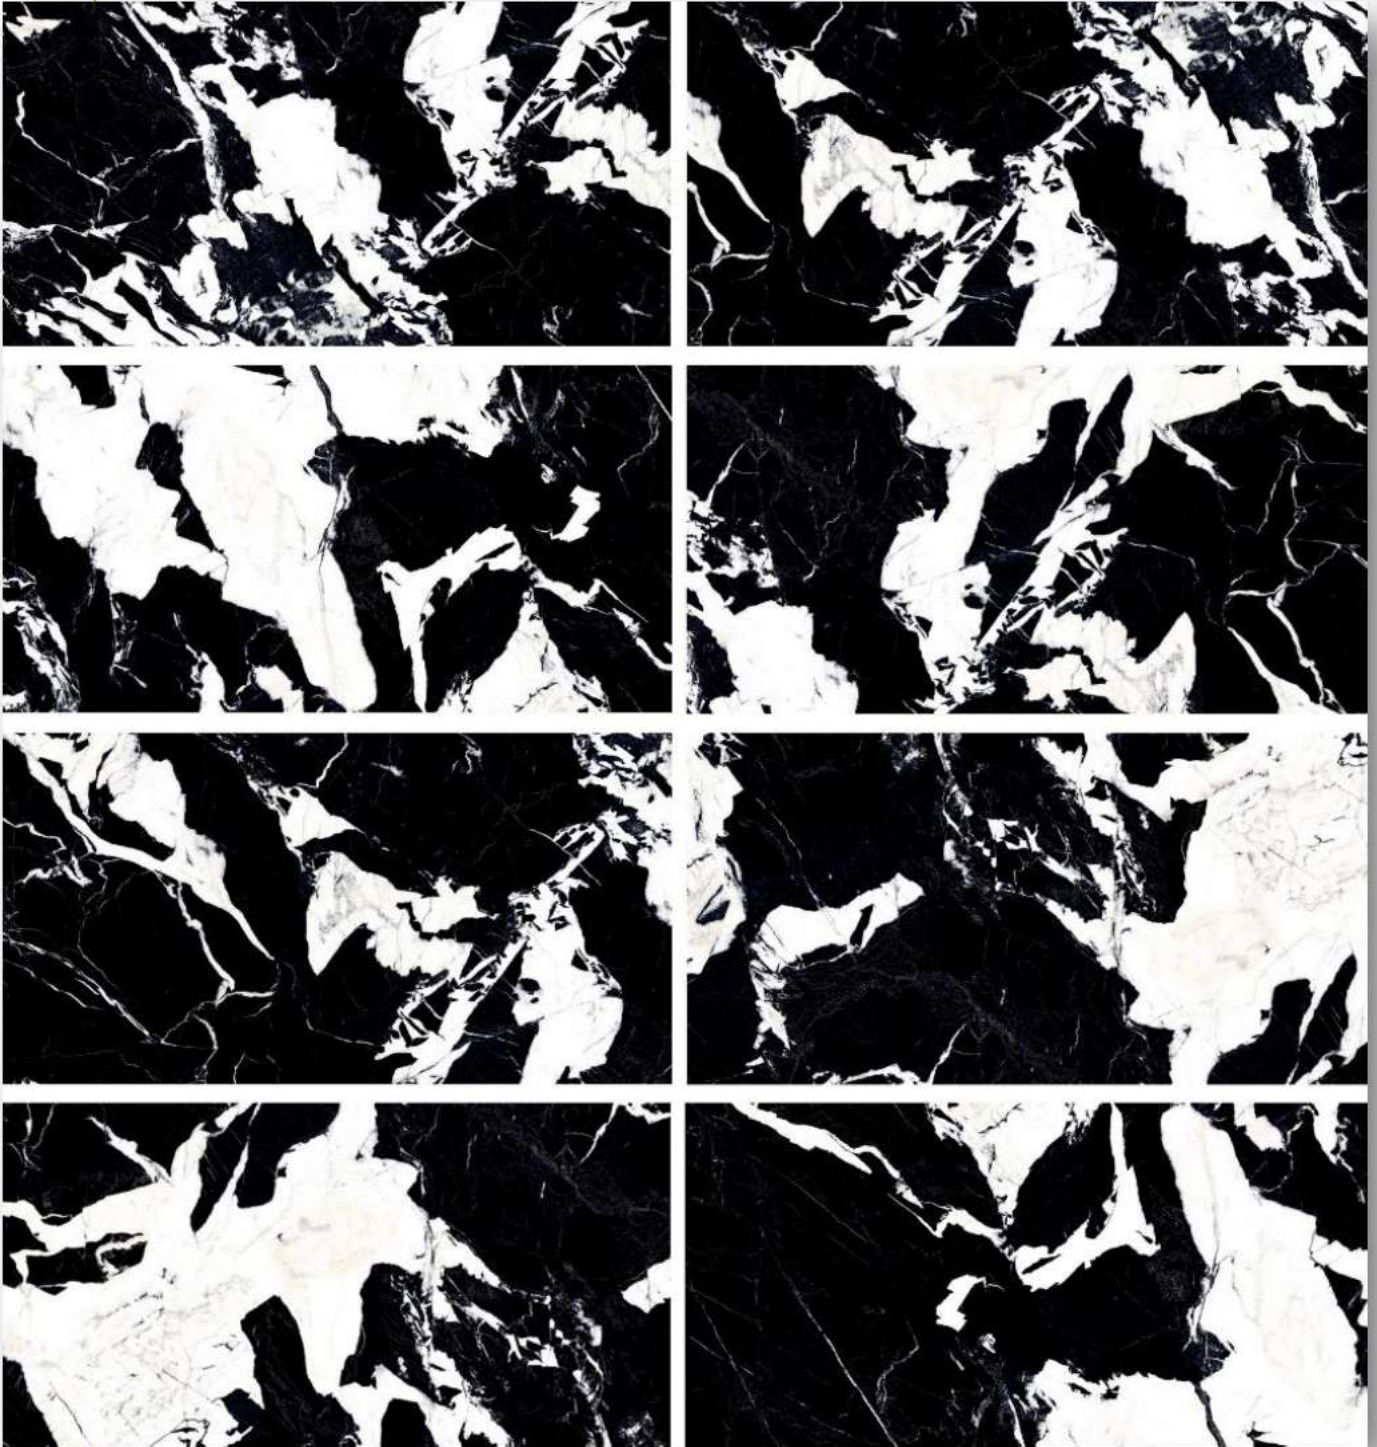

NELSON

Nelson Nano polish 60*120 cm 24*48 inch 9mm