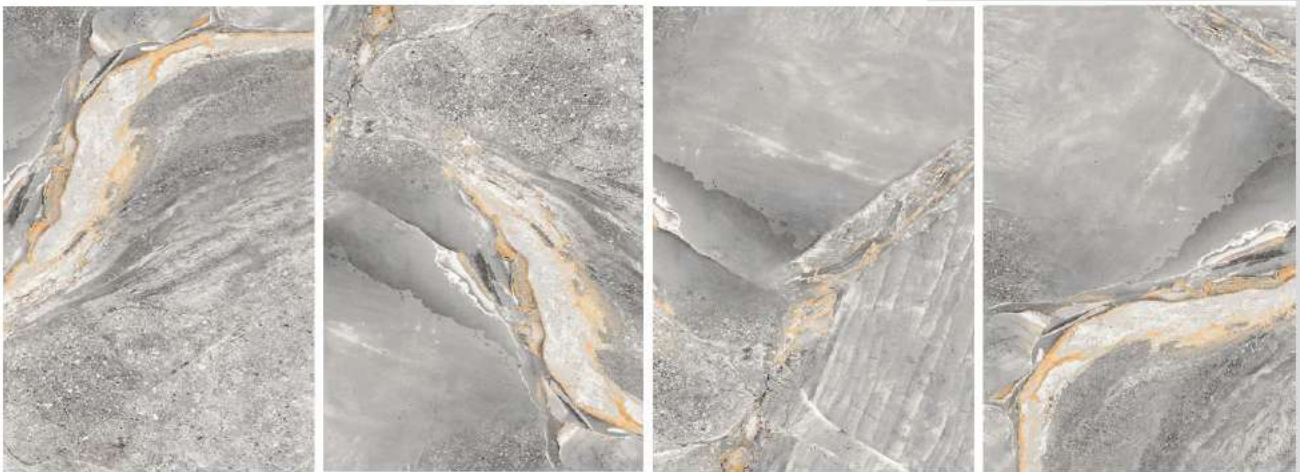

# SHARON

Nano polish  
80\*120 cm

The image shows a close-up of a light-colored ceramic tile with a textured surface. The tile features a series of concentric, wavy ridges that create a ripple effect. In the center-right of the tile, there is a small, smooth, dark grey stone. The overall aesthetic is modern and organic.