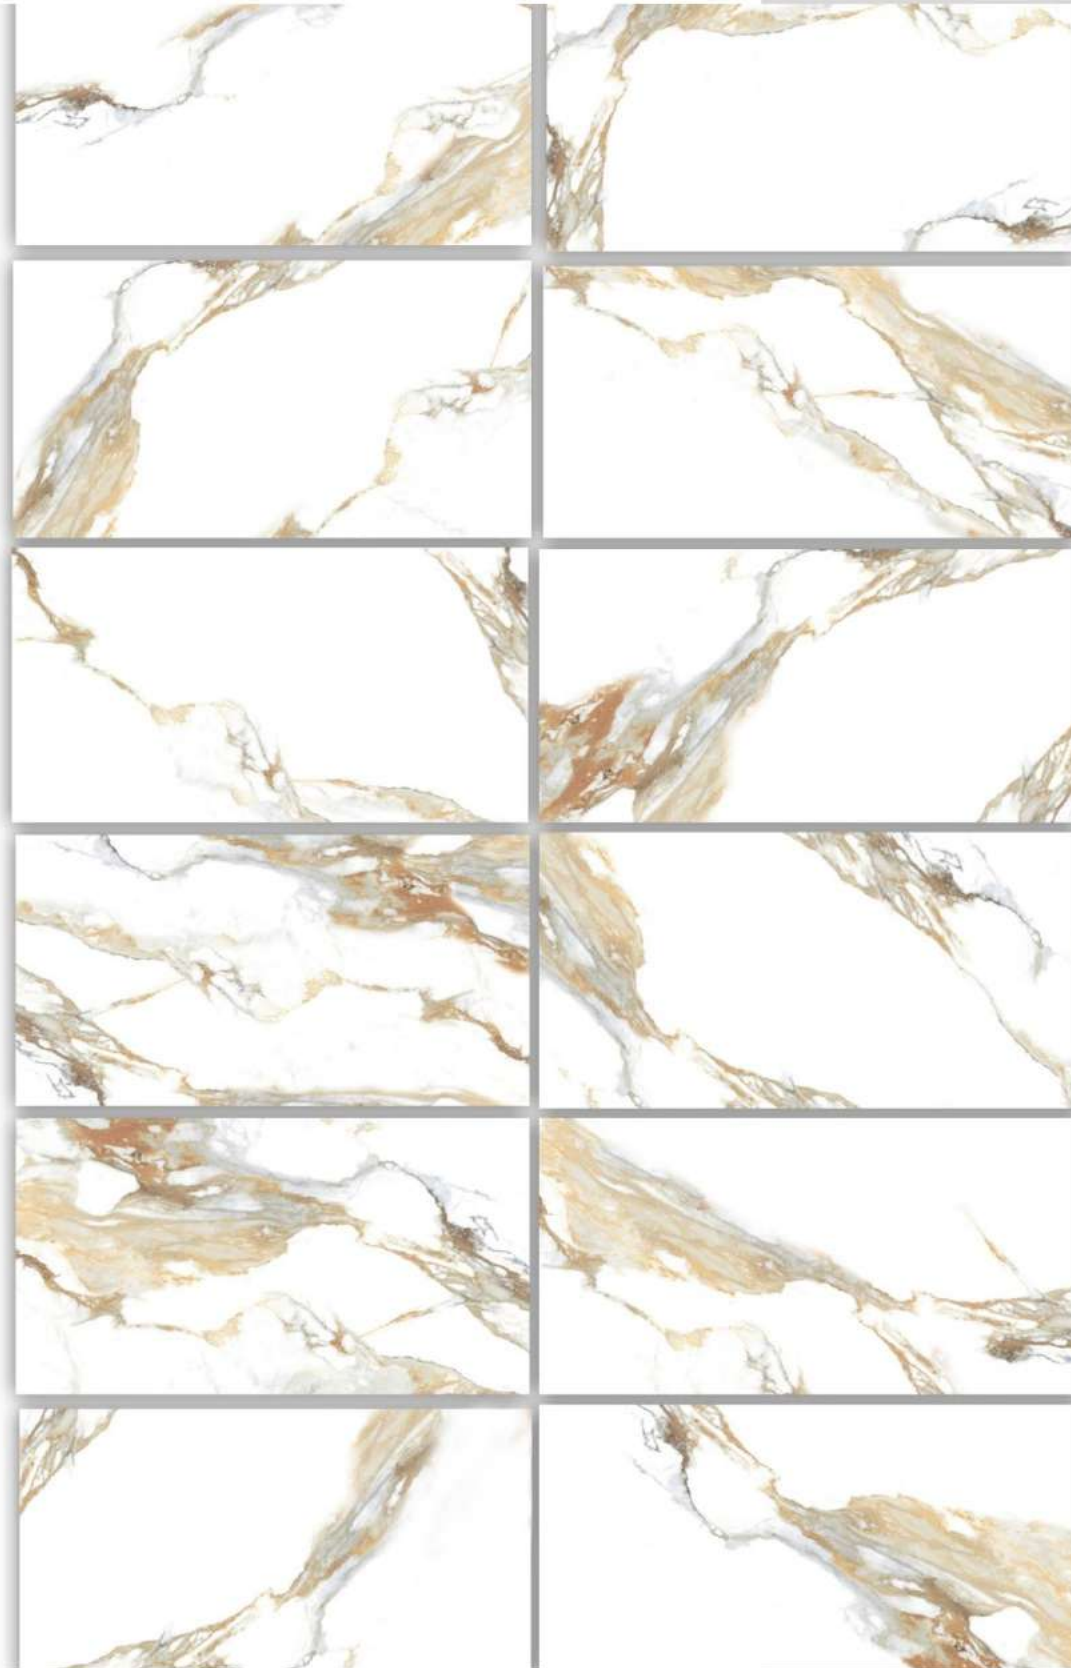

CITROEN

Citroen Nano polish 60*120 cm 24*48 inch 9mm