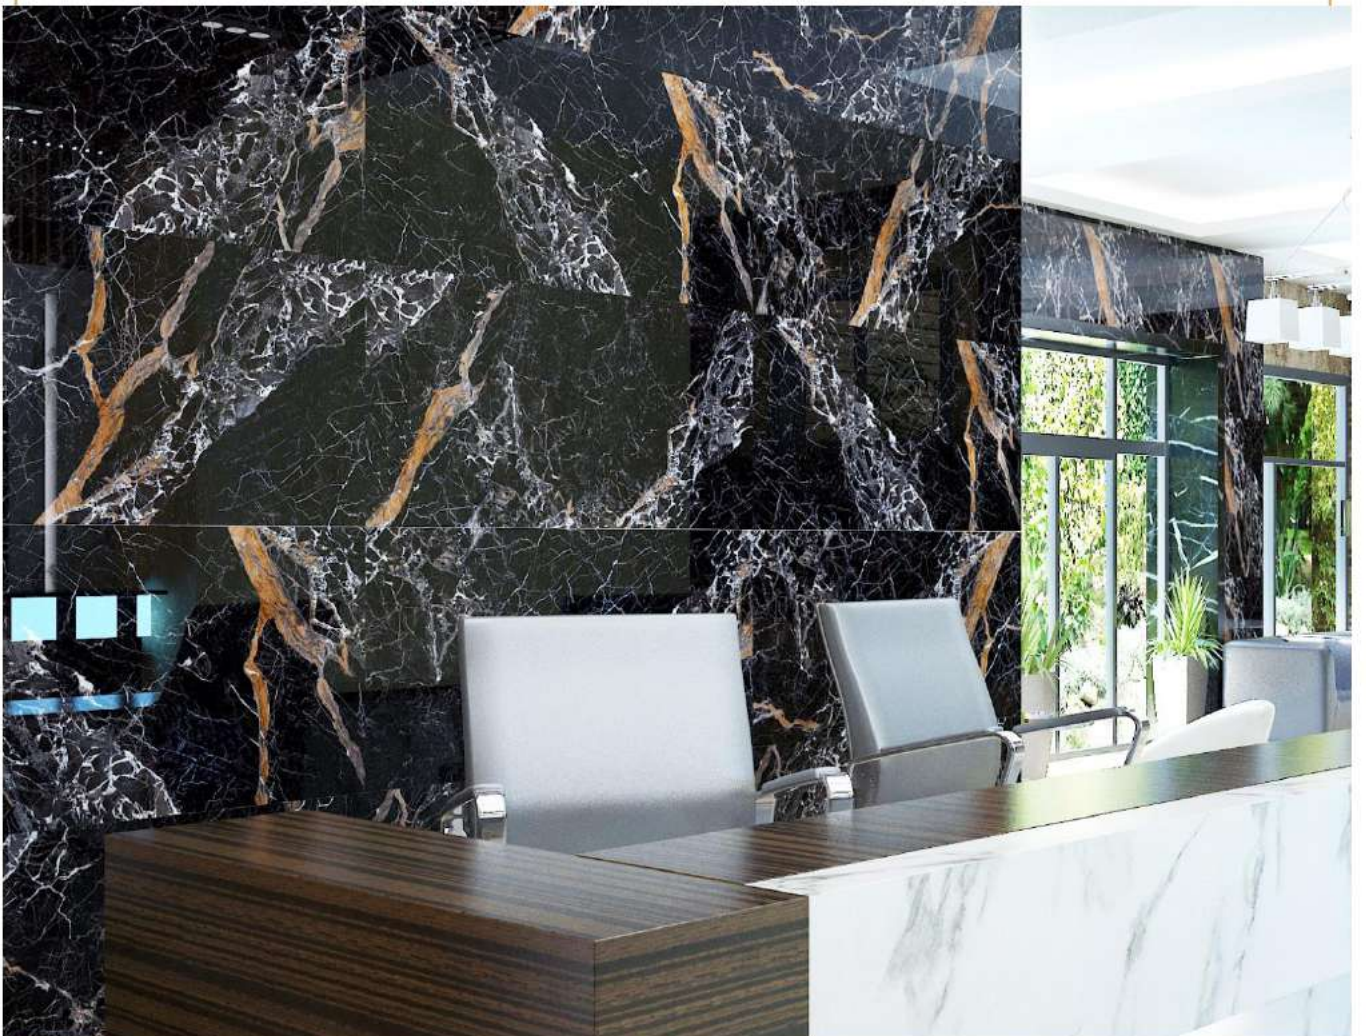

SATYAR

(Black)

Satyar Nano polish 60*120 cm 24*48 inch 9mm