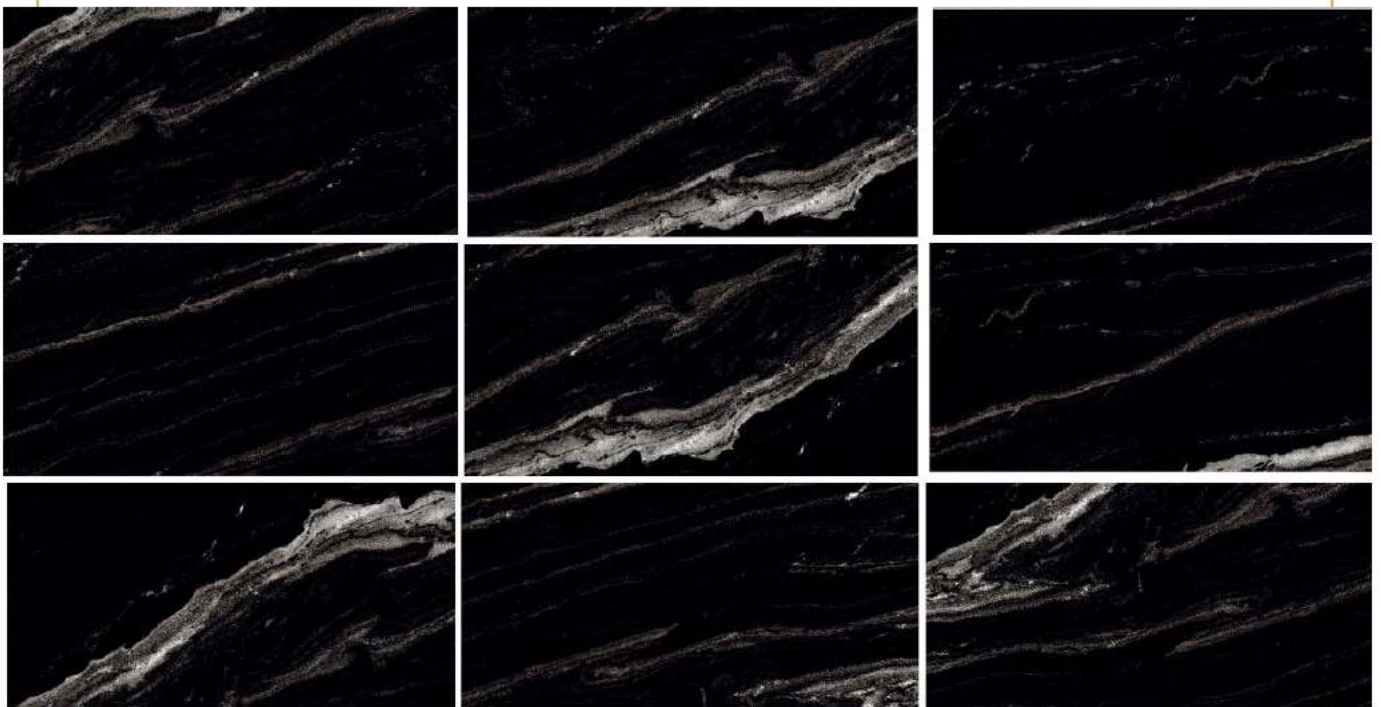

grand Nano polish 60*120 cm 24*48 inch 9mm