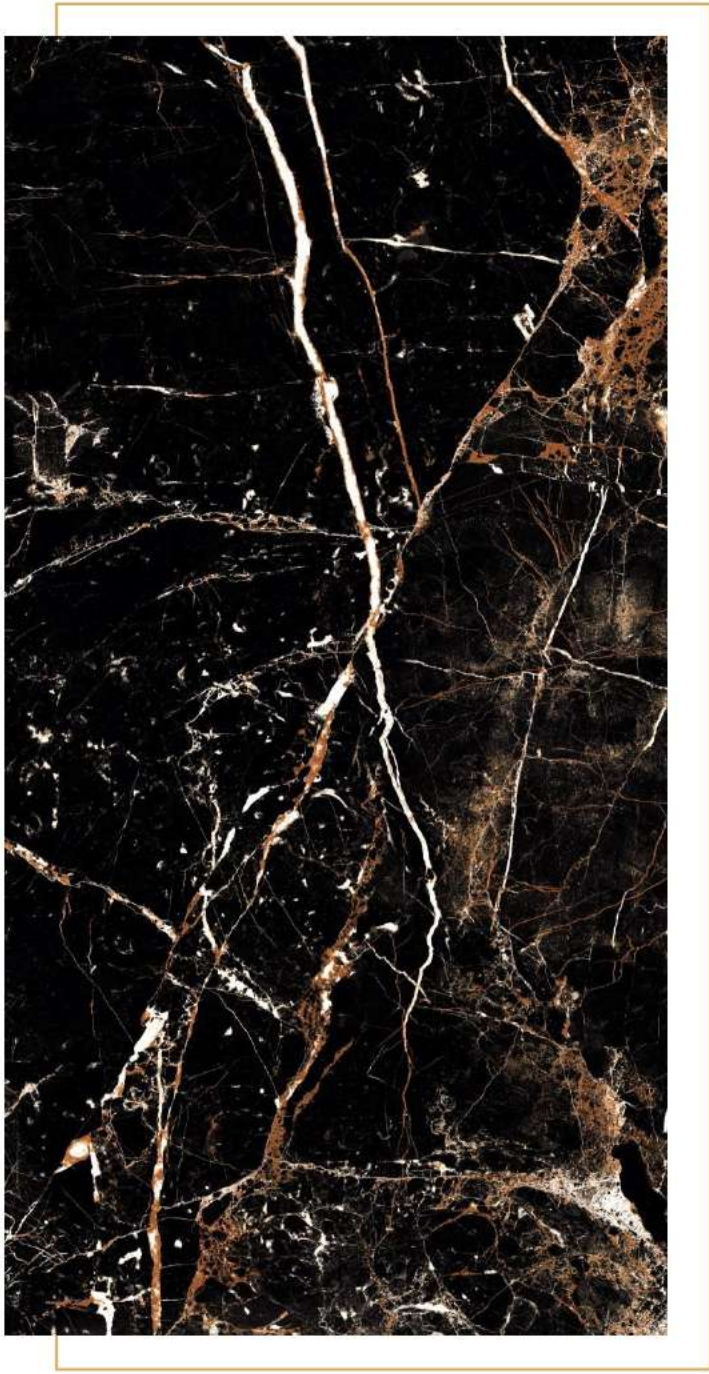

# SHARON

Nano polish  
80\*120 cm

The image shows a close-up of a light-colored ceramic tile with a textured surface. The tile features a series of concentric, wavy ridges that create a ripple effect. In the center-right of the tile, there is a small, smooth, dark grey stone. The overall aesthetic is modern and organic.

STONE STONE  
SERAMIK SERAM

**60\*120**

**ASO**

Aso Nano polish 60\*120 cm 24\*48 inch 9mm