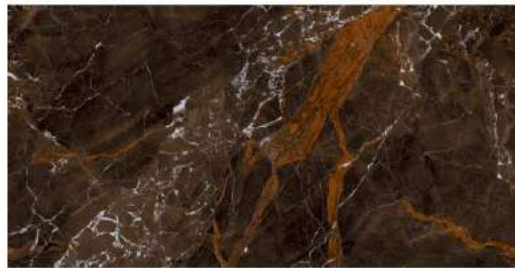

# SATYAR (Brown)

SAtyarl Nano polish 60\*120 cm 24\*48 inch 9mm