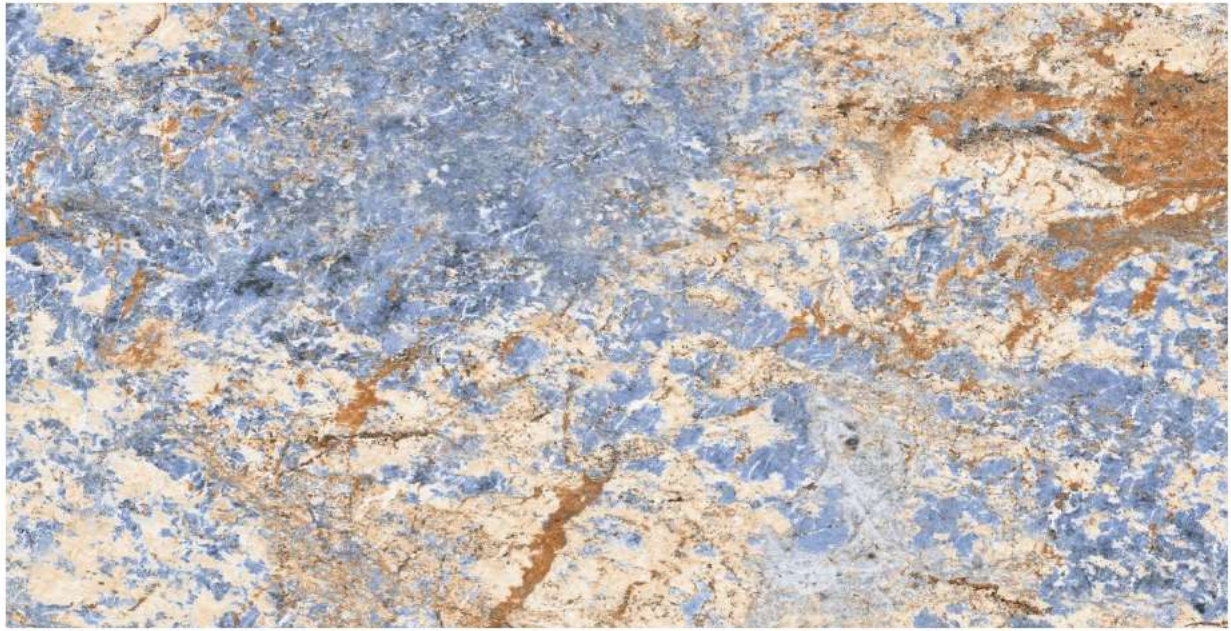

ALBO

Albo Nano polish 60*120 cm 24*48 inch 9mm