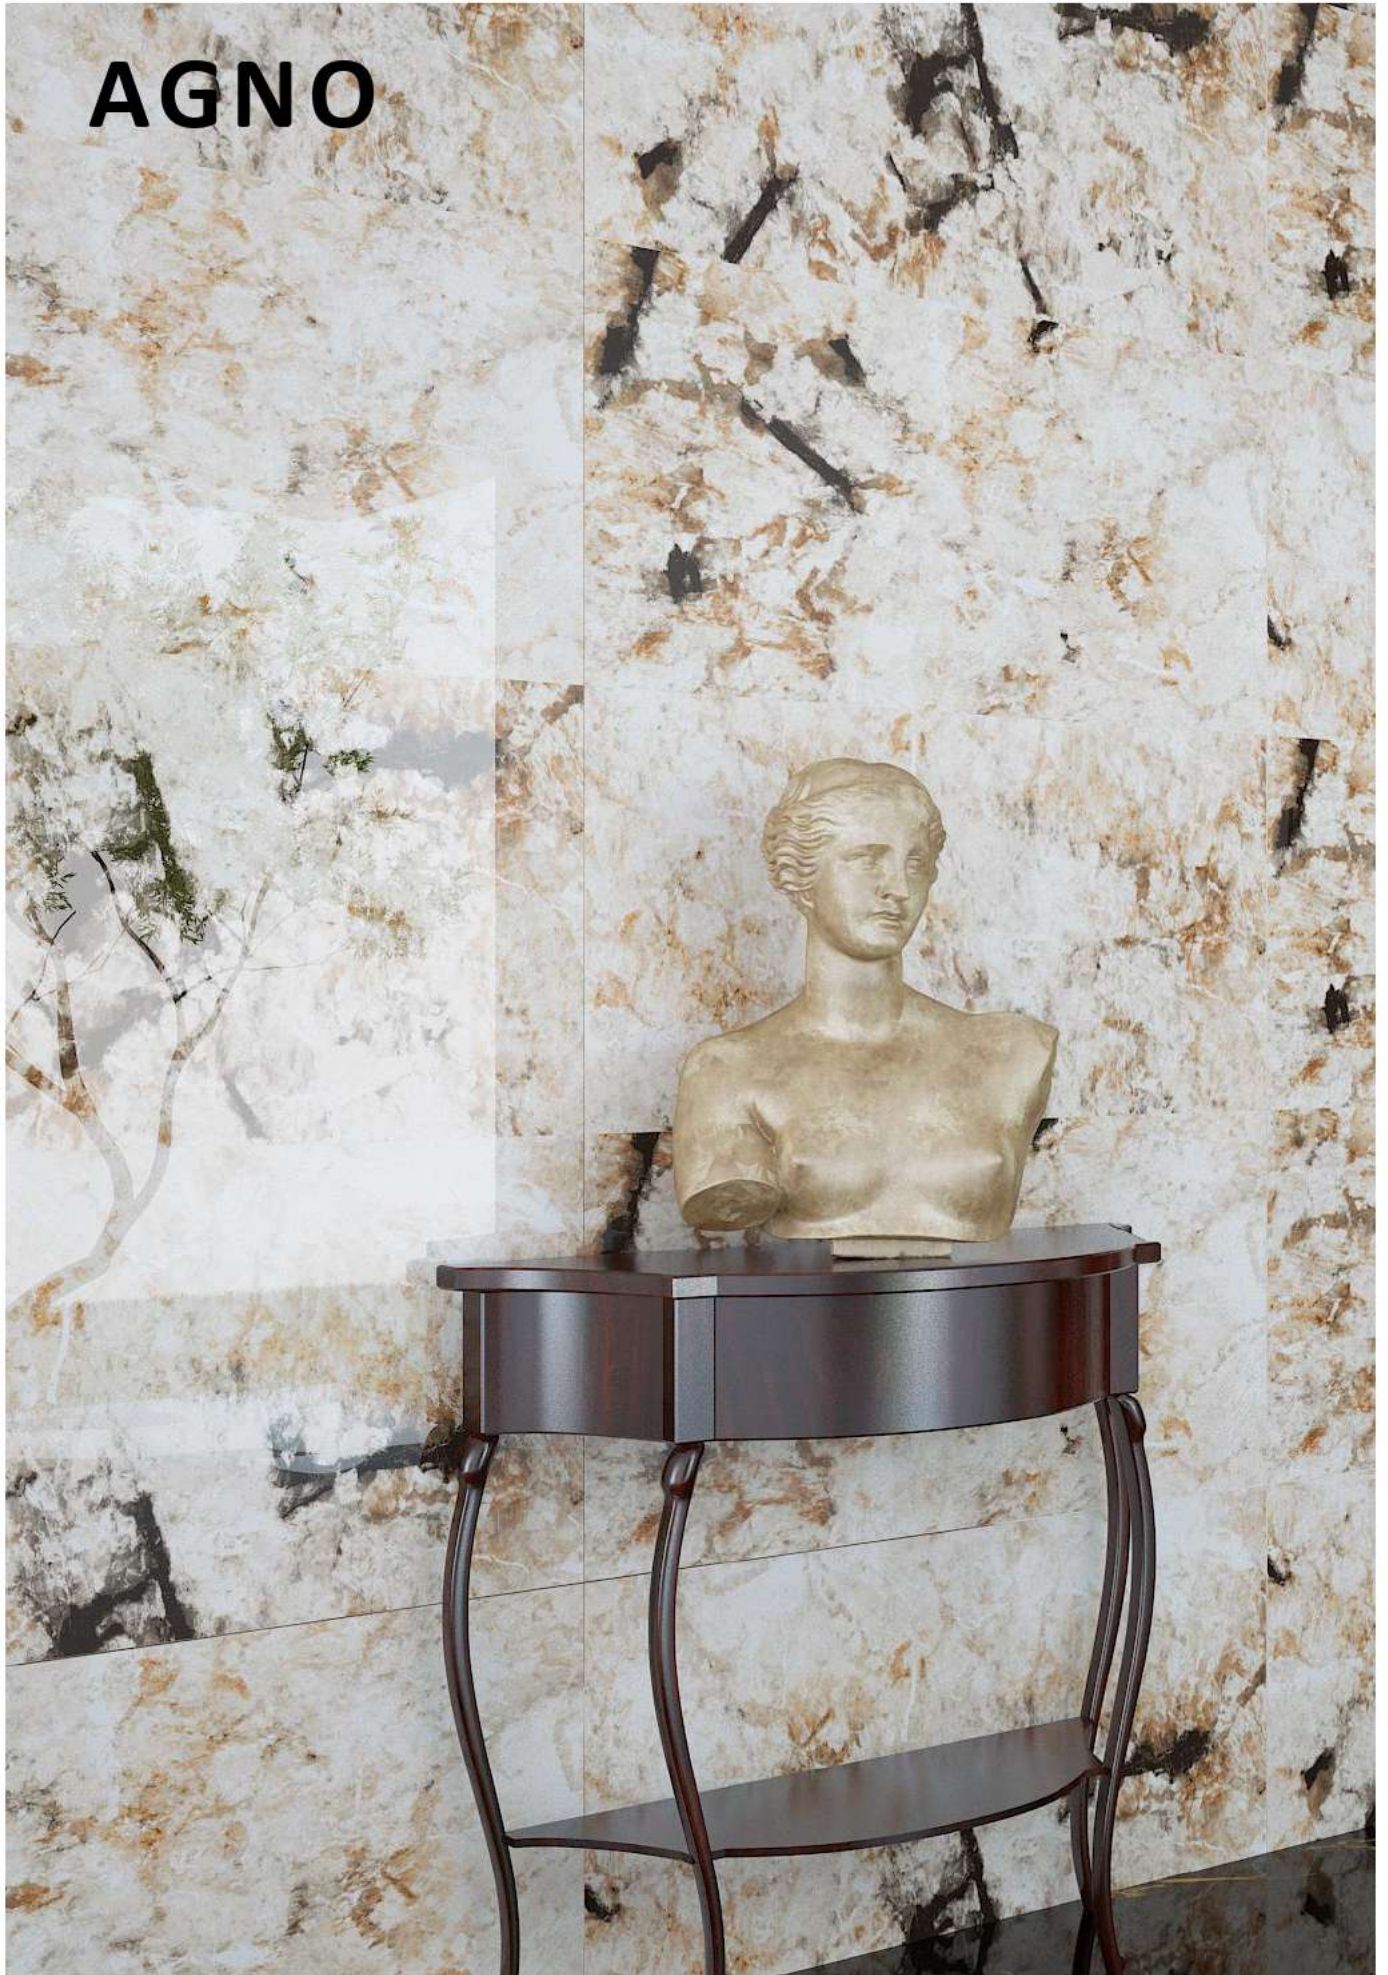

# SHARON

sharon Nano polish 60\*120 cm 24\*48 inch 9mm

**AGNO**