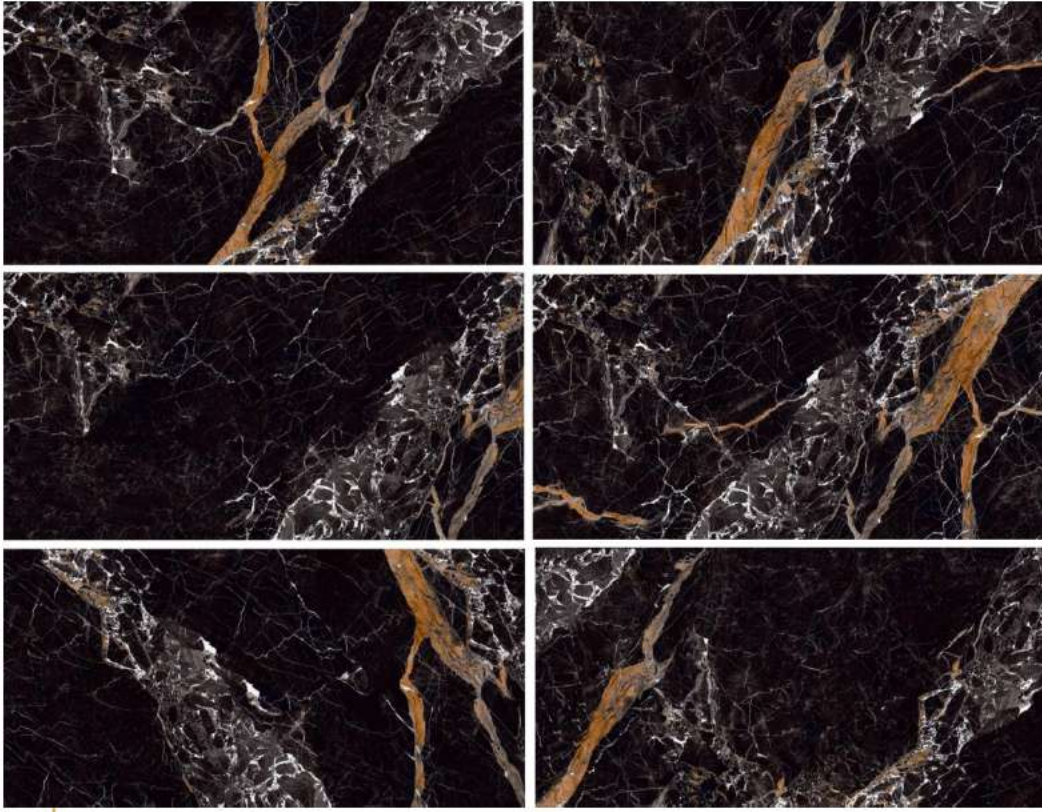

SATYAR

(Black)

Satyar Nano polish 60*120 cm 24*48 inch 9mm