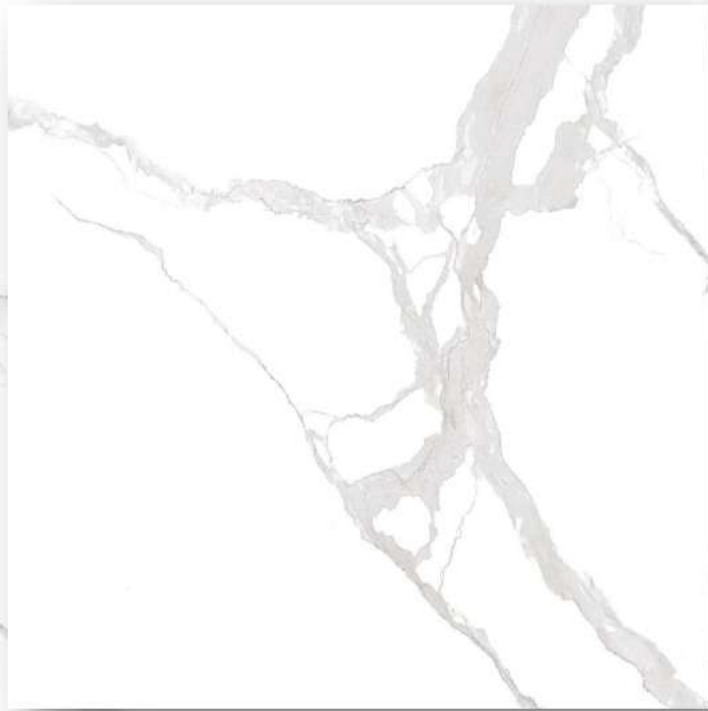

Santa NanoPolish 80*80cm 31.5*31.5 inch 10mm