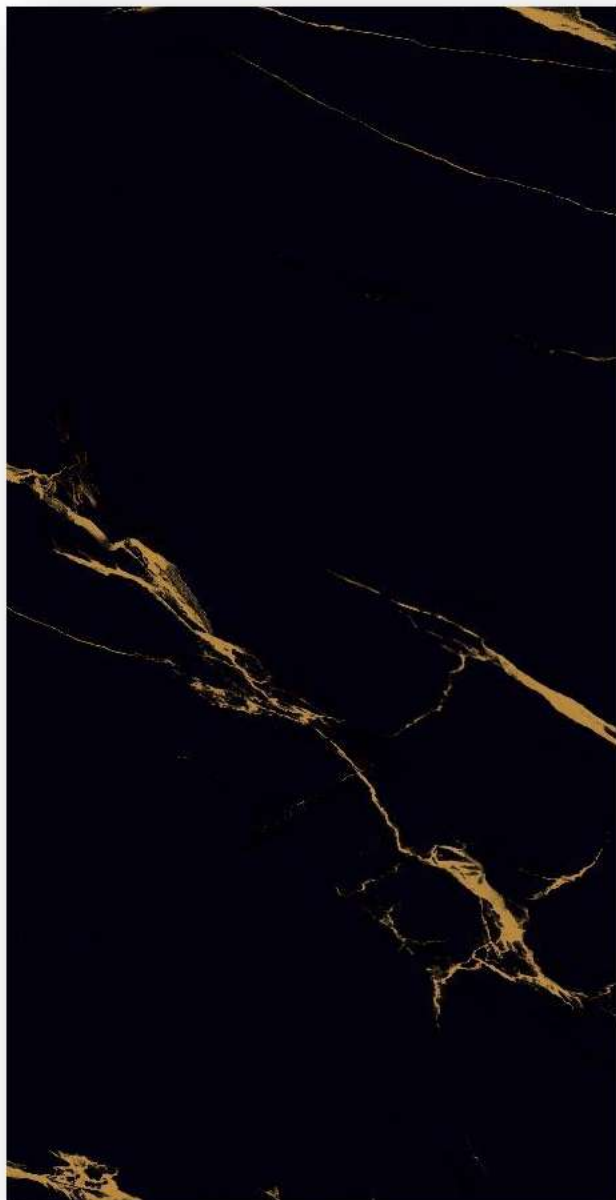

LAMASO

Nano polish 60*120 cm 24*48 inch 9mm