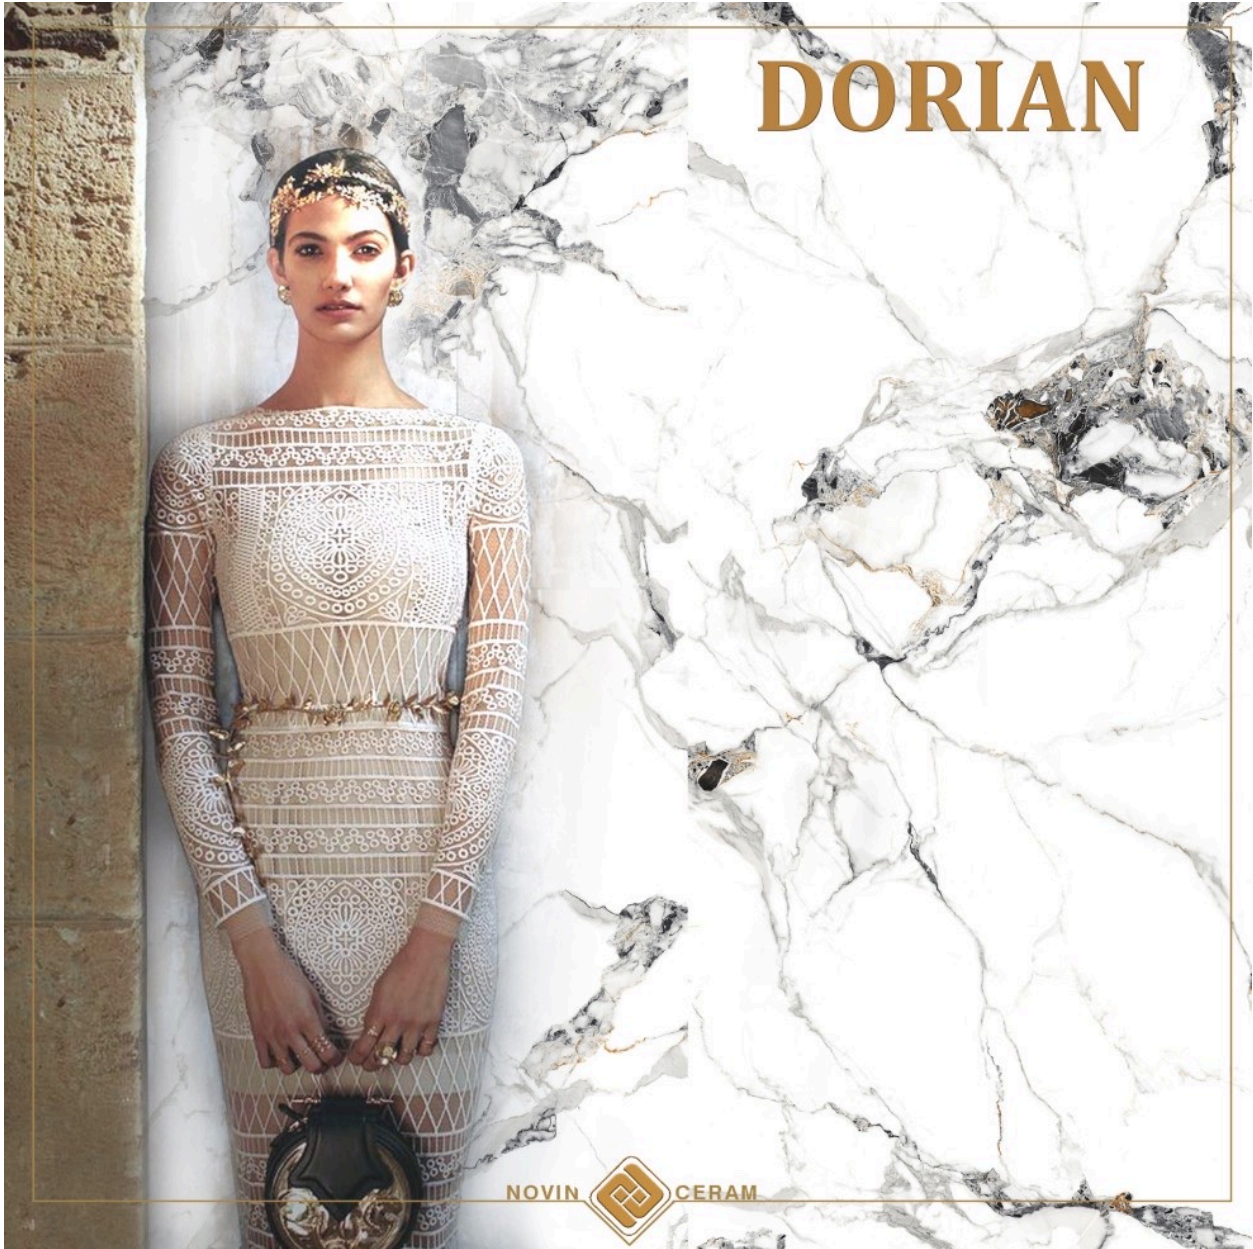

Large

NOVIN  CERAM

ELEGANT

Nano polish

120*240

NOVIN

CERAM

DORIAN