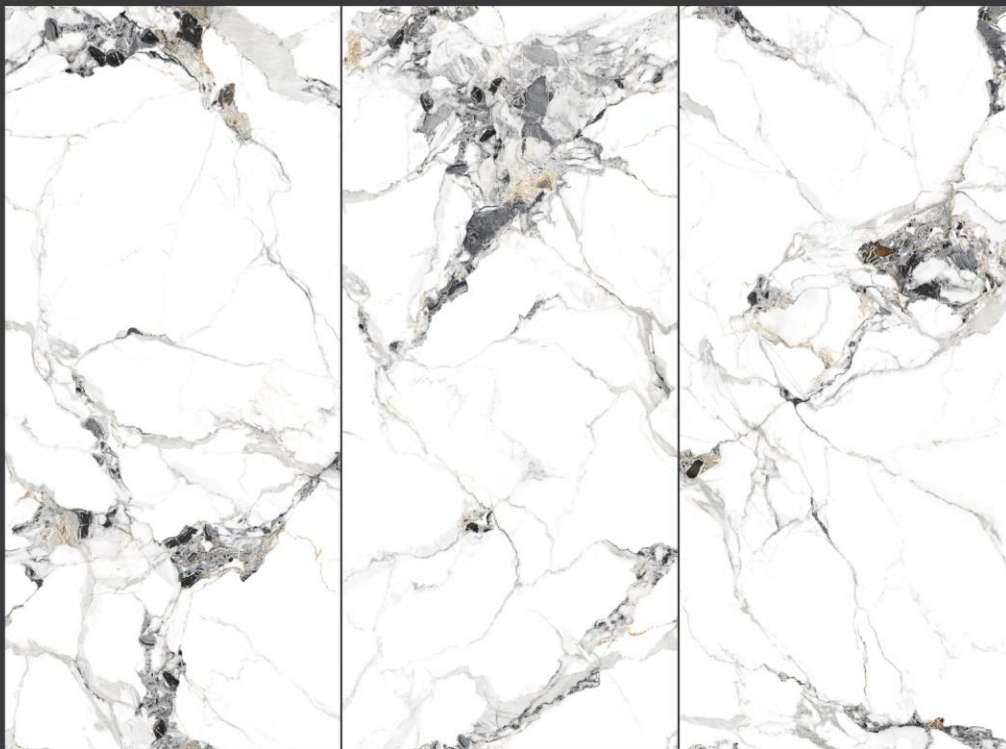

خانه سرامیک اخوان
TILE & CERAMIC

DORIAN

Size

120*270

120*120

Glaze

پولیش نانو گلیر

Number Of Faces

3