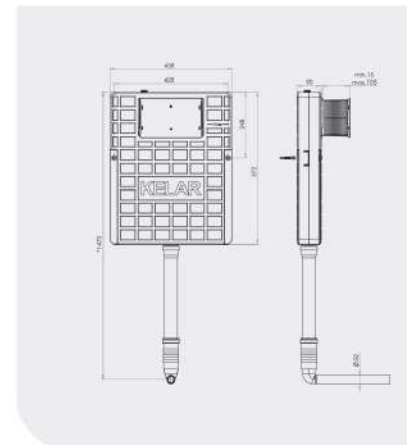

- The Kelar in-wall flash tank is completely covered by polystyrene foam, which improves tank resistant and also significantly reduces the sound.
- The volume of the tank is up to 6 liters and it is equipped with two-mode drain pump.
- The volume of the tank can be adjusted in two modes (3 to 6 or 2 to 4 liters or a volume between these two modes).
- This product is very easy to install and can be installed on different walls with different methods.

- مخزن فلاش تانک توکار کلار به طور کامل توسط فوم پلی-استایرن عایق بندی شده است که باعث مقاومت مخزن در برابر ضربه شده و نیز صدا را تا حد زیاد و محسوسی پایین آورده است.
- حجم مخزن حداکثر تا ۶ لیتر و مجهز به پمپ تخلیه دو حالته میباشد.
- حجم مخزن در ۲ حالت (۳ تا ۶ یا ۲ تا ۴ لیتر و یا حجمی ما بین این دو حالت قابل تنظیم میباشد.
- نصب این محصول بسیار آسان است و قابلیت نصب در دیوارهای مختلف با روش های گوناگون را دارا میباشد.

Concealed Cistern
Structure (Valhang)