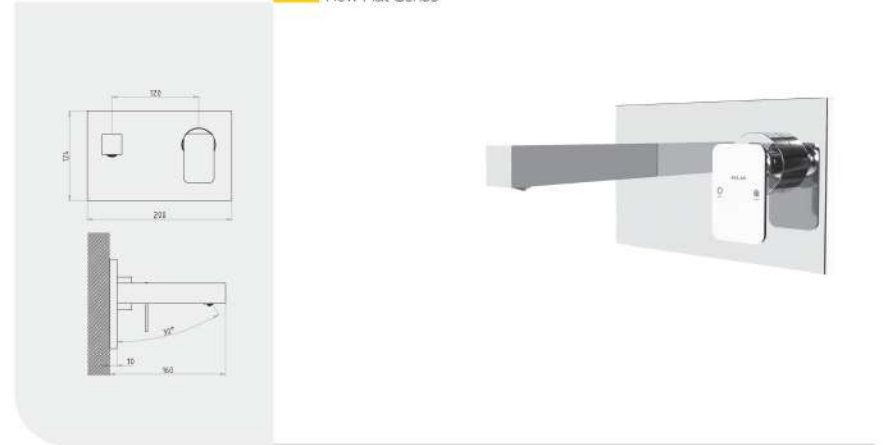

Basin mixer Set
New Flat Series