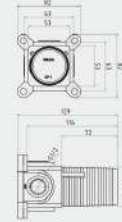

Built-in Diverter
Luxury Series