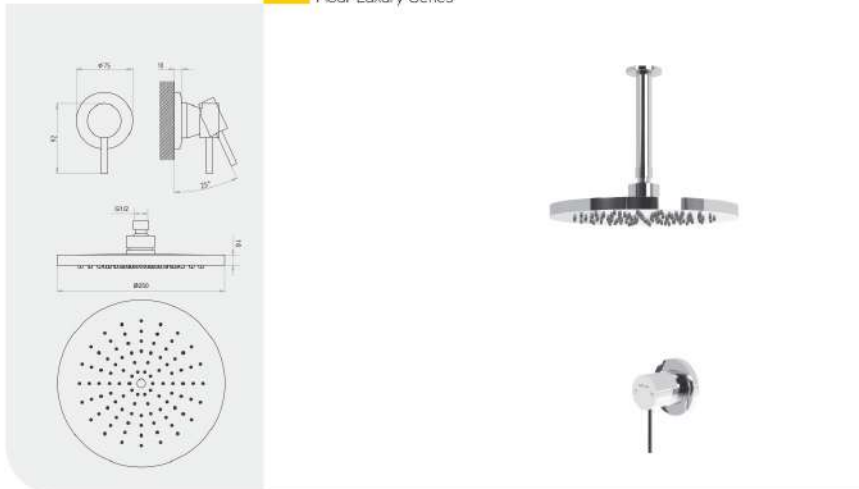

Shower Set, type 1
Flour Luxury Series