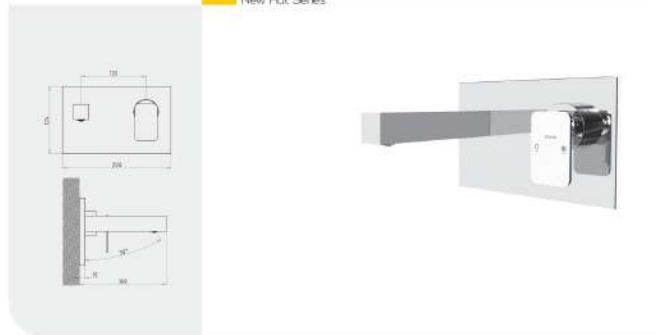

Basin mixer Set
New Flat Series