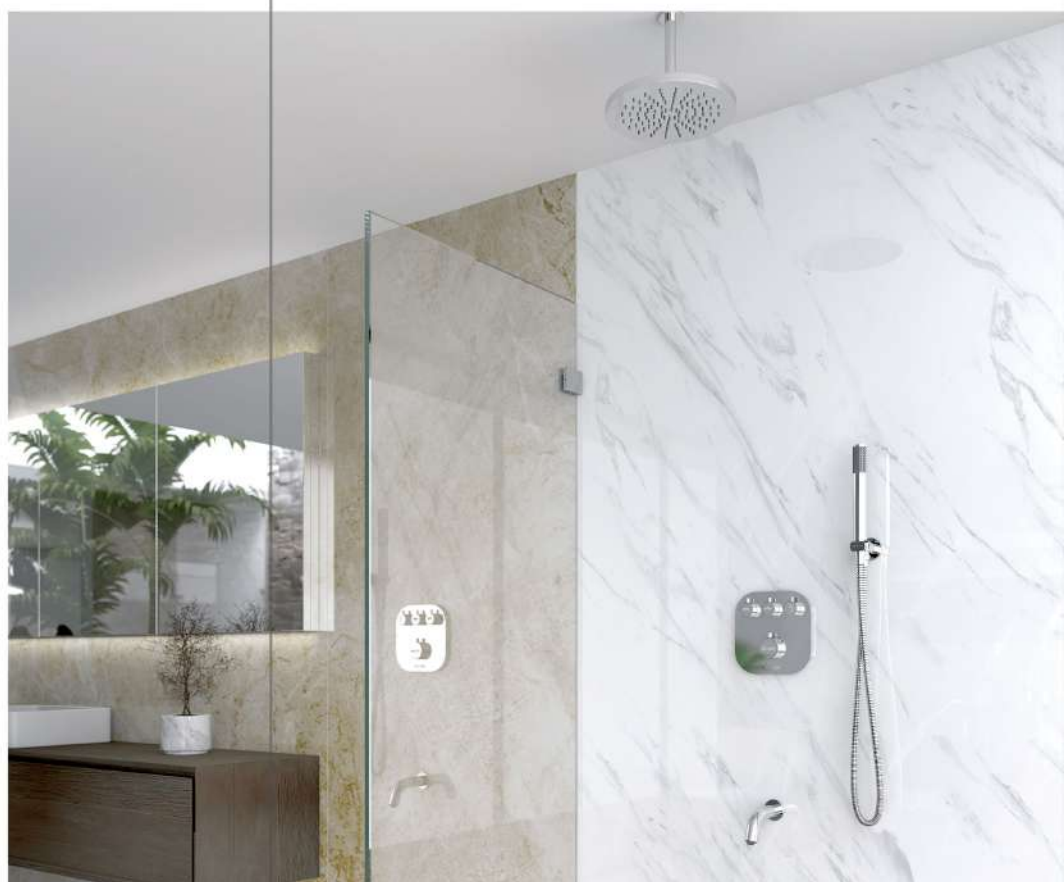

Shower Set

Aras Model

ست دوش آرس

Aras shower set

Ability to simultaneous use of shower head, hand shower and tub spout. Produced with the most accurate turning methods. Tub spout equipped with an aerator (water sprayer) capable of easy cleaning mechanism.

ست دوش آرس

قابلیت استفاده همزمان از سر دوش، گوشی لفتی و آبریز (پاشویه) تولید شده با دقیق ترین روش های تراشکاری - آبریز دوش مجهز به پرلاتور (آب پودرکن) با قابلیت تمیز شوندگی آسان