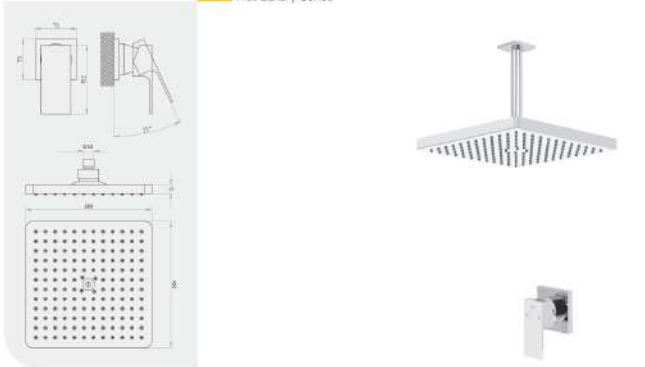

Shower Set, type 1
Flat Luxury Series