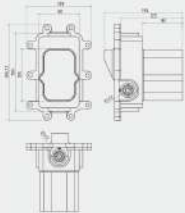

Built-in Bath mixer
Classic Series