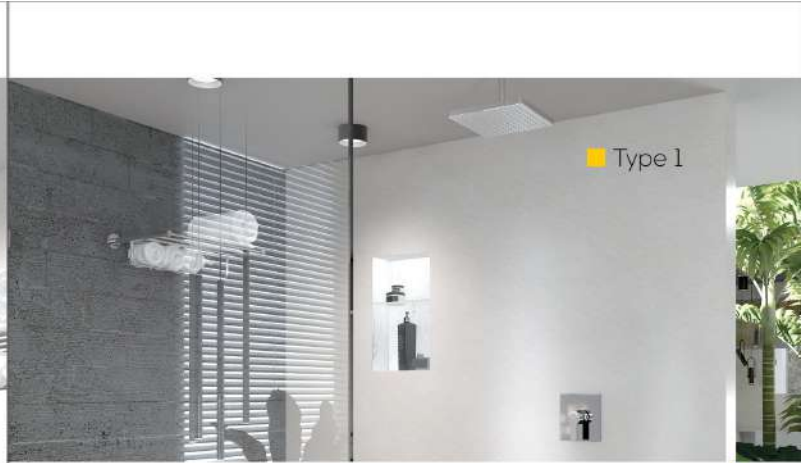

Type 1

Shower Set, type 1, 2, 3
Flat Classic Collection

ست دوش فلت کلاسیک، تیپ ۱، ۲، ۳

88 88