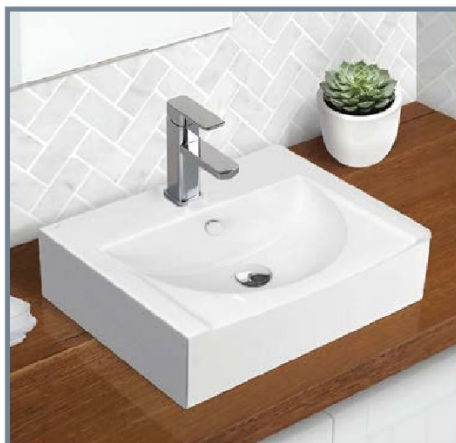

Yaris 45

یاریس ۴۵ (روسنگی)