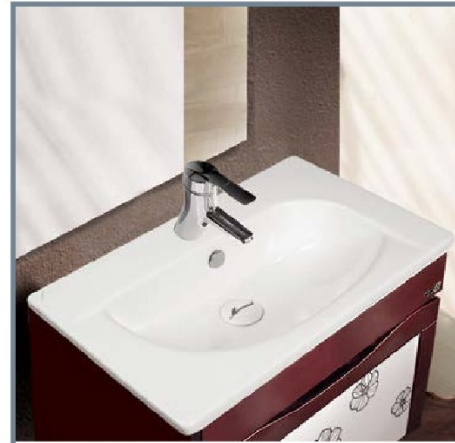

Caprice 66 کاپریس ۶۶ (روکابینتی)

Name of Product	Length mm	Width mm	Height mm
Caprice Counter Basin 66	658	408	180