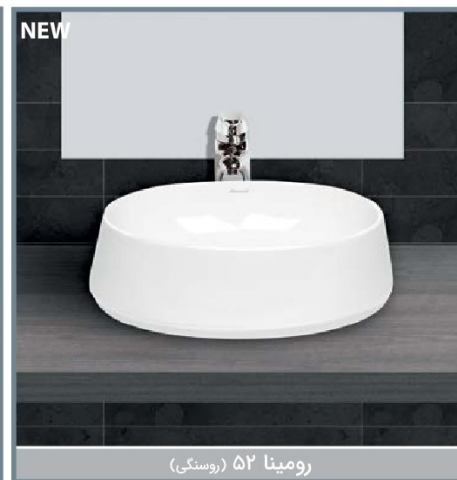

Name of Product	Length mm	Width mm	Height mm
Romina Top Counter 52	520	355	152