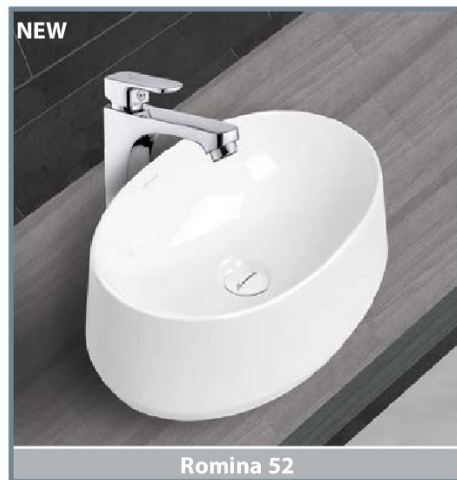

Name of Product	Length mm	Width mm	Height mm
Romina Top Counter 52	520	355	152