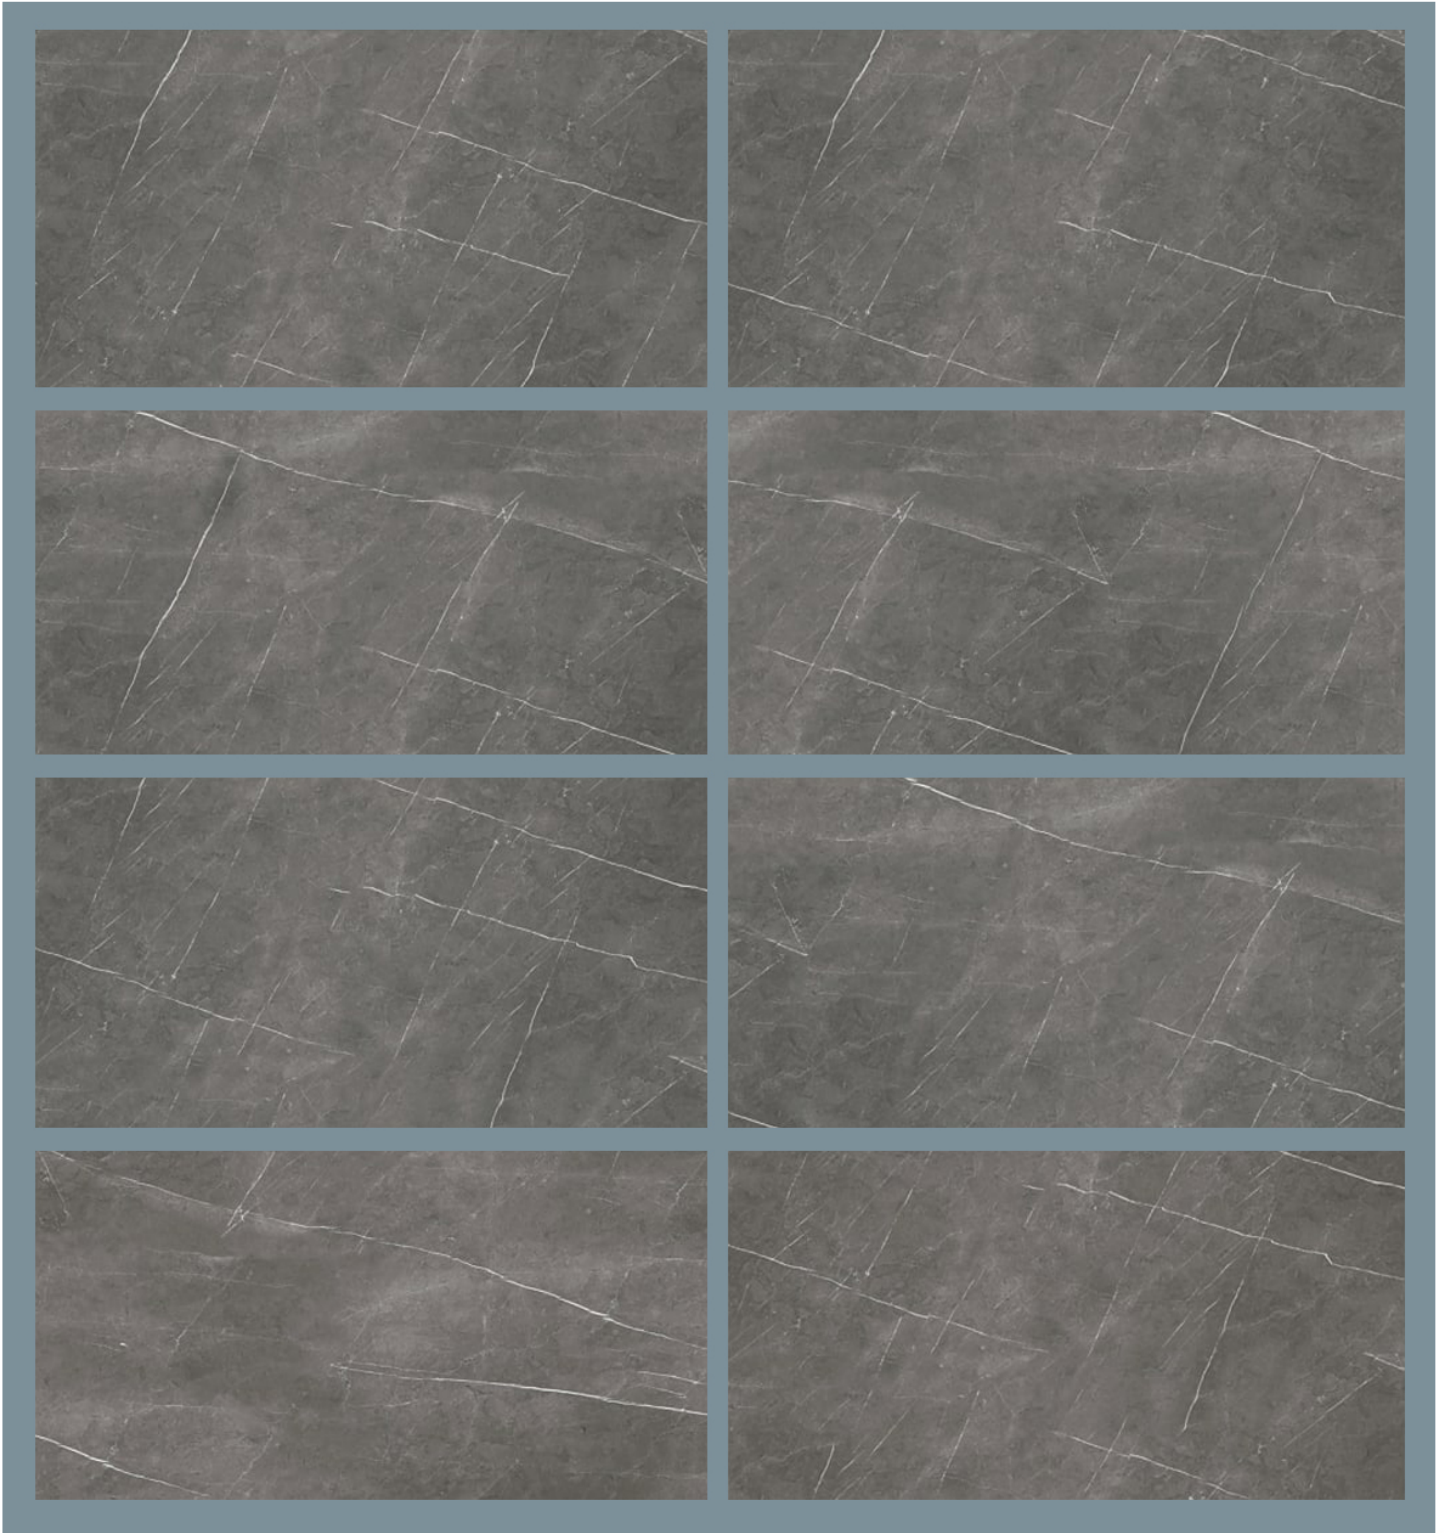

ALBEROS DARK GRAY

Nano Polish

Random-8Face