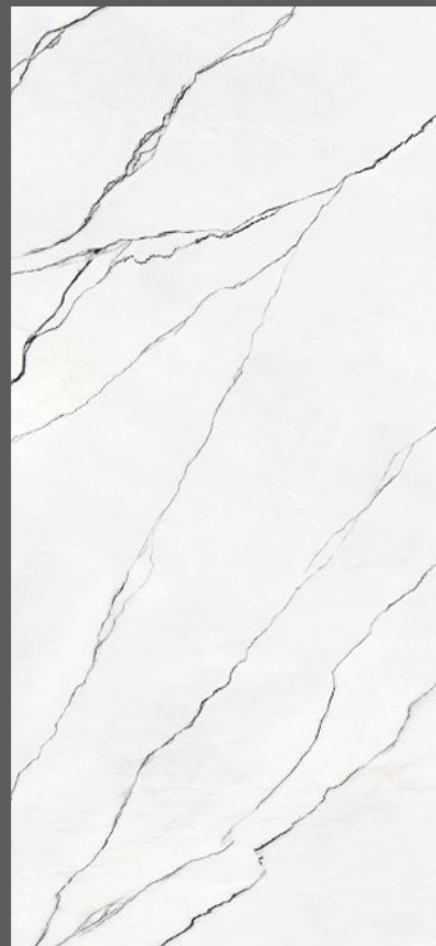

خانه سرامیک اخوان
TILE & CERAMIC

MARSE

Size

120*240

Glaze

نانو پولیش

Number Of Faces

3