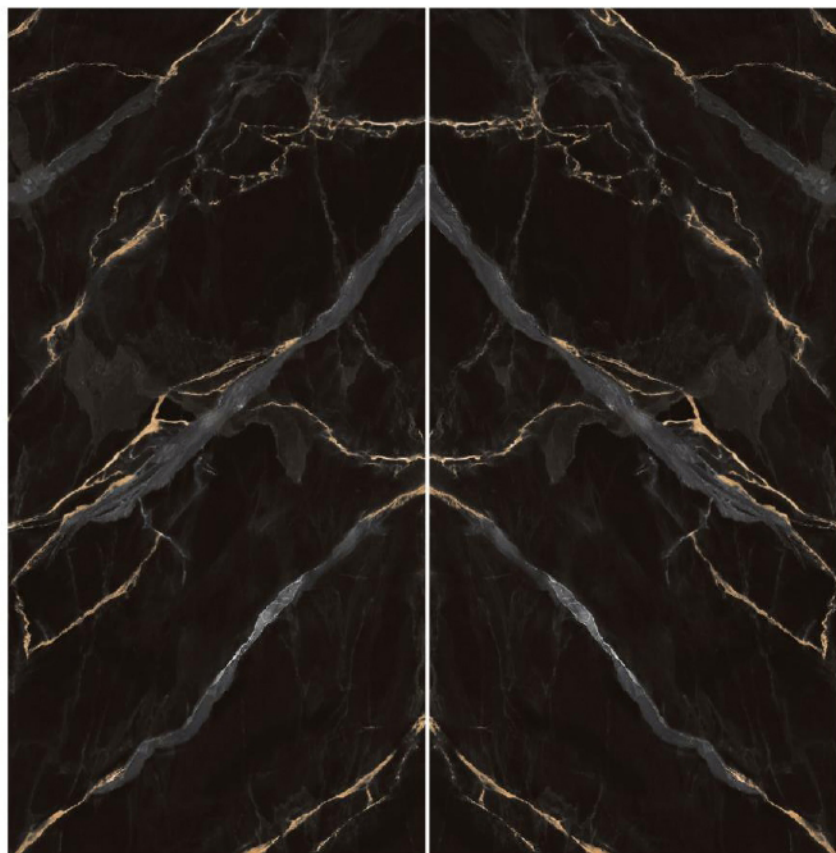

## LIYAN BOOKMATCH

**Size**

120\*240

**Glaze**

پولیش نانو گلیز

**Number Of Faces**

2

A central image of a globe that has been cracked and broken apart. The globe is primarily white and grey, with significant areas of gold leaf or gold paint applied to the cracks and some of the broken pieces. The background is solid black. The text 'BRILLANCE DORÉE' is overlaid in white, uppercase letters across the center of the globe.