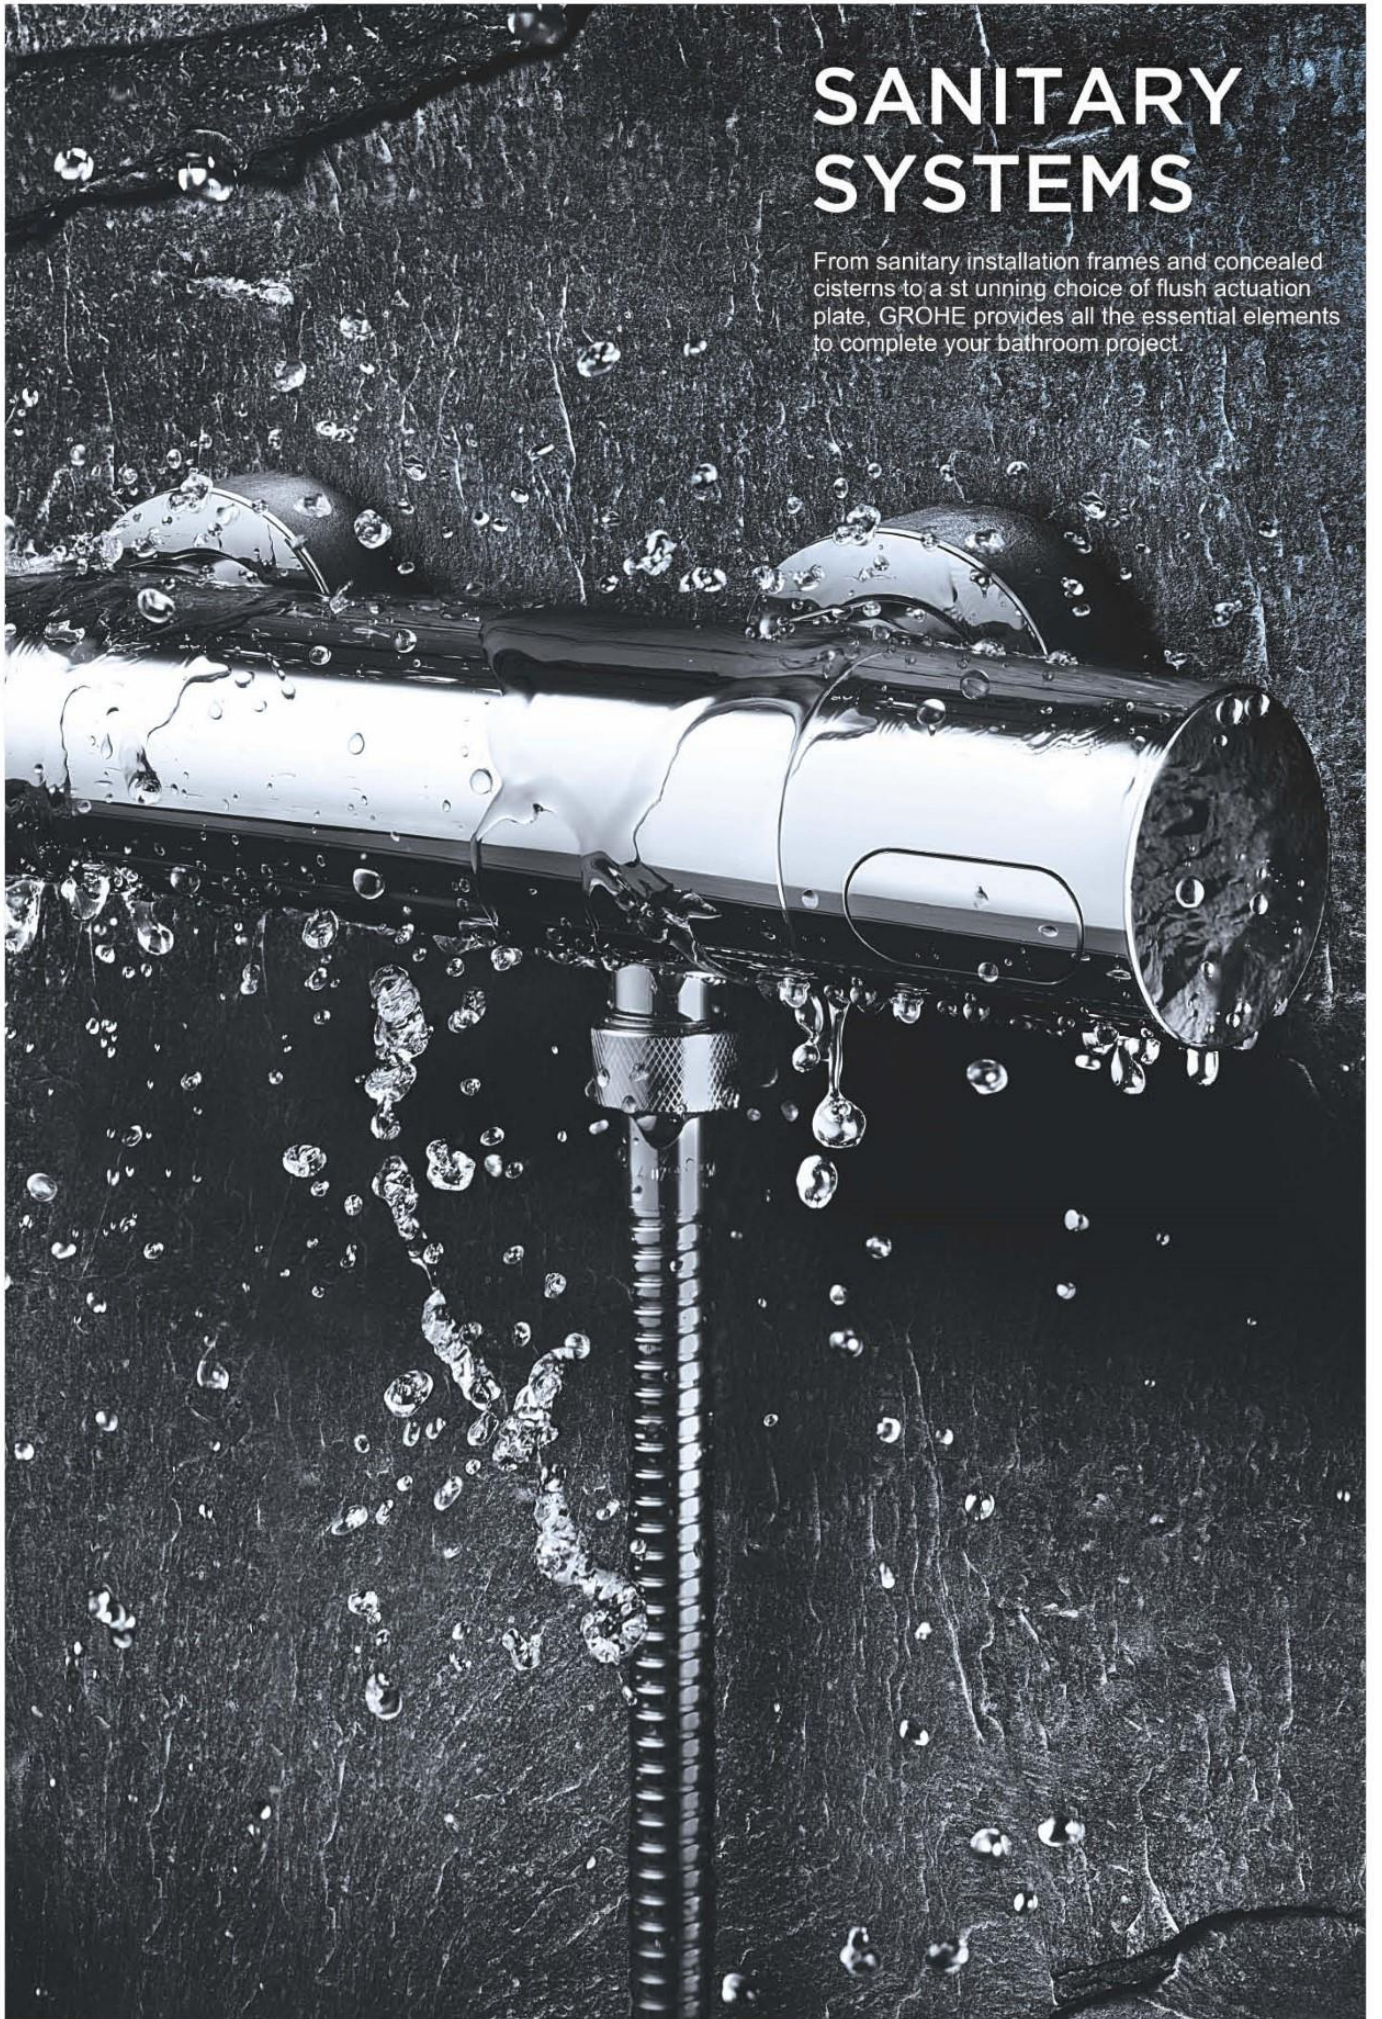

SANITARY SYSTEMS

From sanitary installation frames and concealed cisterns to a stunning choice of flush actuation plate, GROHE provides all the essential elements to complete your bathroom project.