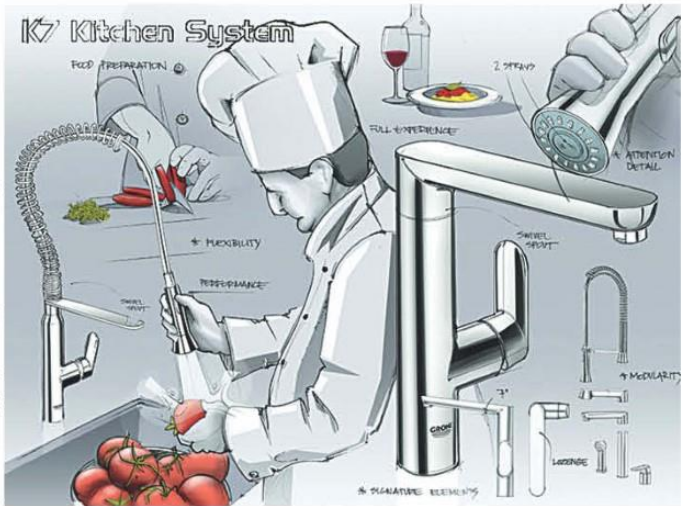

GROHE DESIGN

Beauty Generates Love - GROHE Design

At GROHE, design is more than just aesthetic trappings. It is a quality feature and stands for the perfect synthesis of form and function. The result is the joy you experience every time you use our products.

And the joy we experience every time we receive an award for our uncompromising love of quality.

An outstanding design pedigree always comes with a strong brand DNA.

In our case that means subtle cues: a precise seven-degree incline on our levers and spouts; rings to emphasise areas of importance; and lozenge shapes which convey our philosophy of sensual minimalism.

You won't consciously notice these elements. You will simply absorb them and be drawn to them. They will invite interaction and guide the user experience to ensure years of enjoyment.

GROHE's zeitgeist design team, led by Paul Flowers, has in recent years been awarded an impressive number of international best-of-the-best design awards. Expert juries agree with consumers time and time again – GROHE design offers an excellent balance of innovation, functionality, quality and aesthetics.