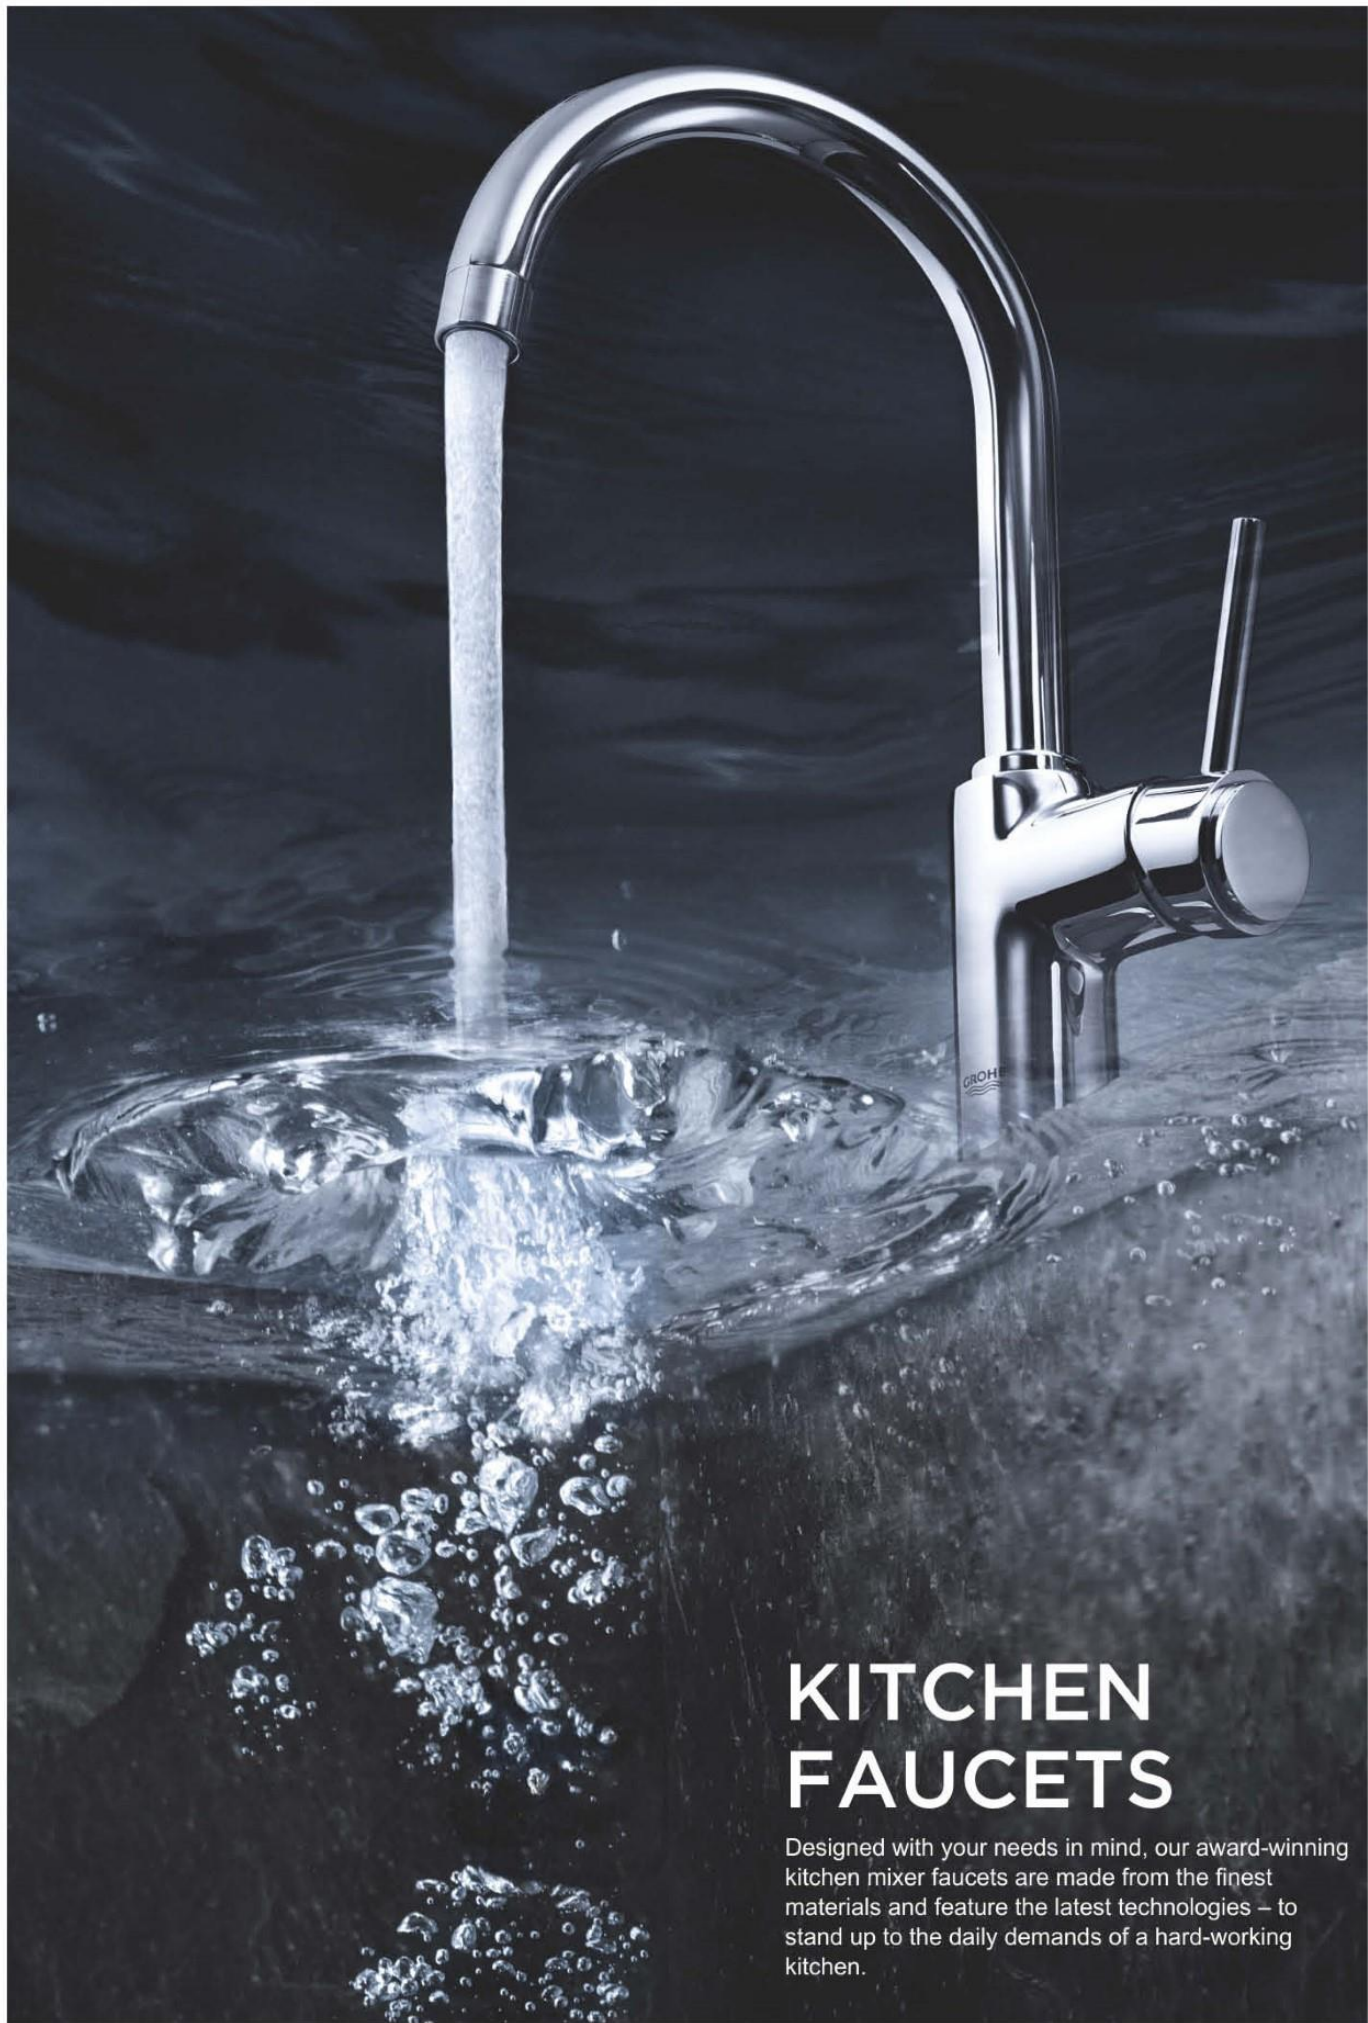

1 Faucets

KITCHEN FAUCETS

Designed with your needs in mind, our award-winning kitchen mixer faucets are made from the finest materials and feature the latest technologies – to stand up to the daily demands of a hard-working kitchen.