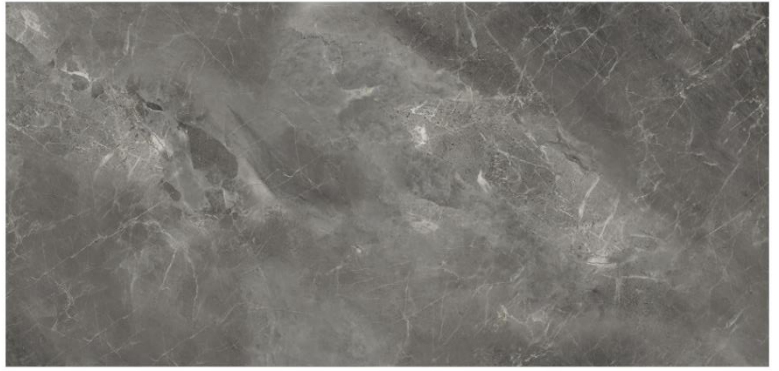

Glaze : Nano polish

LOREN

80 * 160

Faces : 4

Color : LIGHT

Glaze : Nano polish

SALDO

SALDO