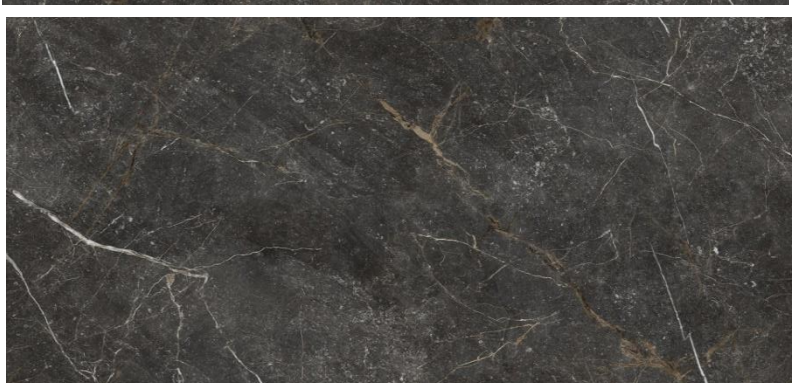

Glaze : Nano polish

RIVER

RIVER

80 * 160

Faces : 4

Color : LIGHT

Glaze : Nano polish

SELVA