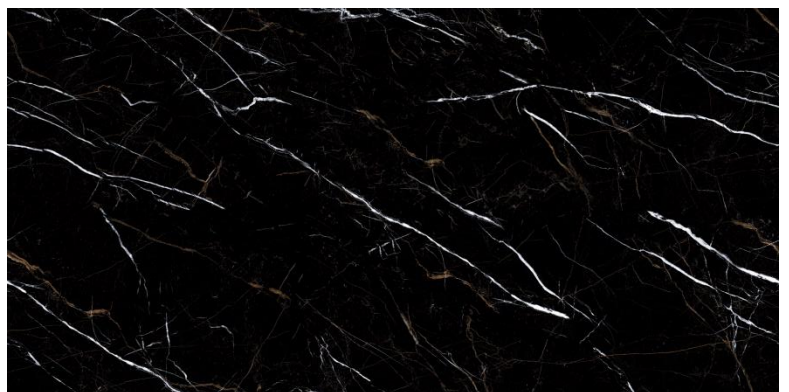

Color : BLACK

Glaze : Nano polish

SELENITE

SELENITE

80 * 160

Faces : 4

Color : LIGHT

Glaze : Nano polish