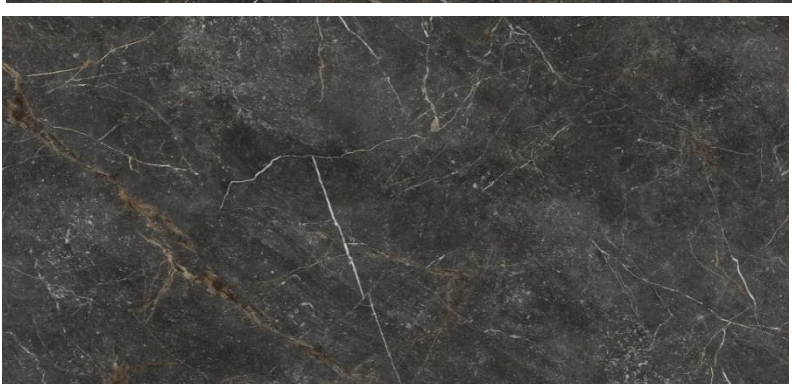

Glaze : Nano polish

RIVER

RIVER

80 * 160

Faces : 4

Color : LIGHT

Glaze : Nano polish

SELVA