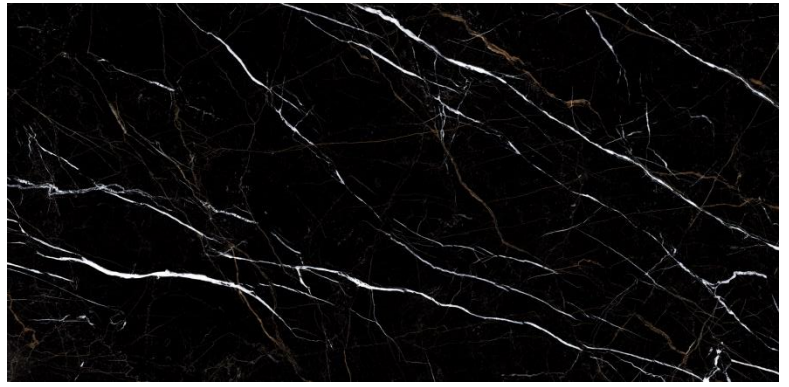

Color : BLACK

Glaze : Nano polish

SELENITE

SELENITE

80 * 160

Faces : 4

Color : LIGHT

Glaze : Nano polish