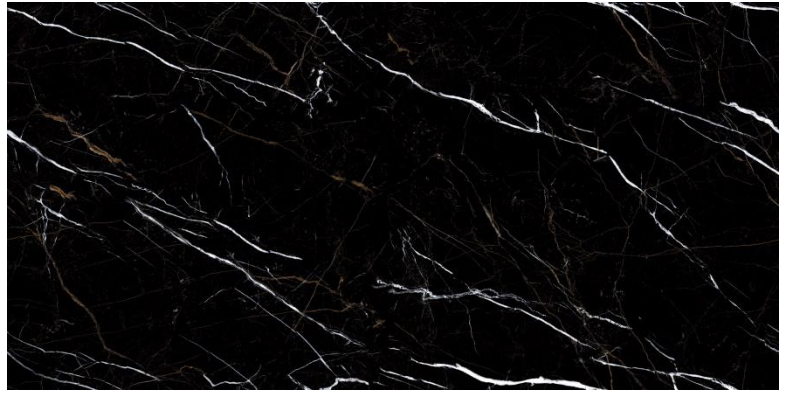

Color : BLACK

Glaze : Nano polish

SELENITE

SELENITE

80 * 160

Faces : 4

Color : LIGHT

Glaze : Nano polish